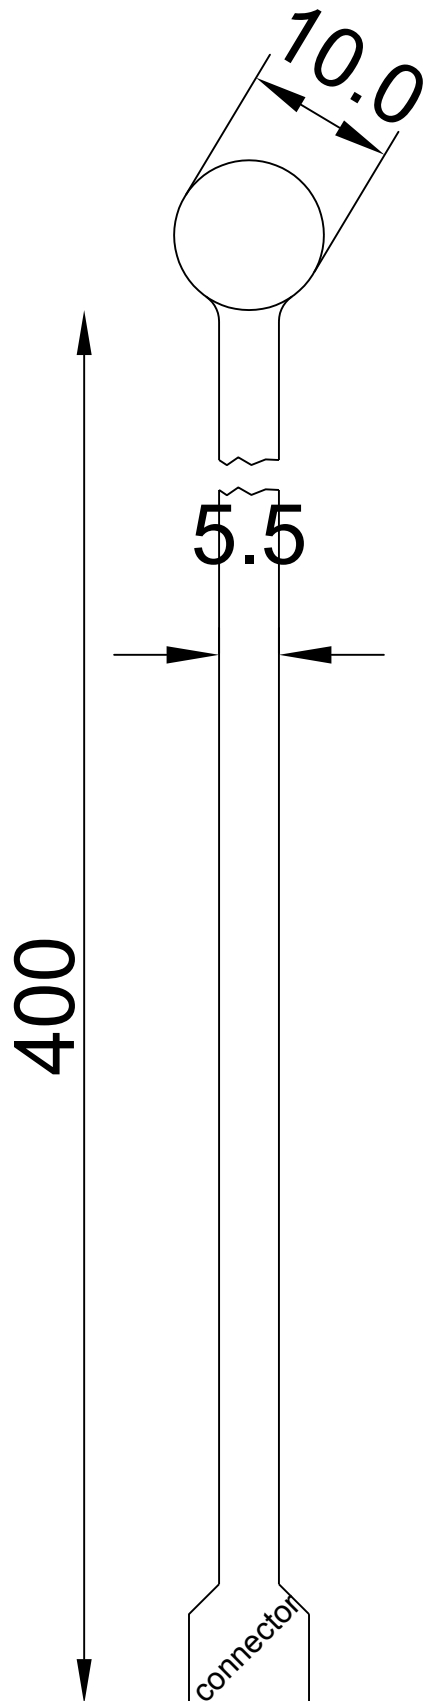

# Single Sensor Ø 10

**novel***gmbh*

Ismaningerstr.51  
81675 München  
Germany

Product ID

Single Sensor Ø 10

Product No

S2011

Author

AC

All dimensions in mm,  
without coating

Design (date)

17.Feb.2010

File & Block

d:\Cad\drawing\www\Single\_sensor\_D10.dwg