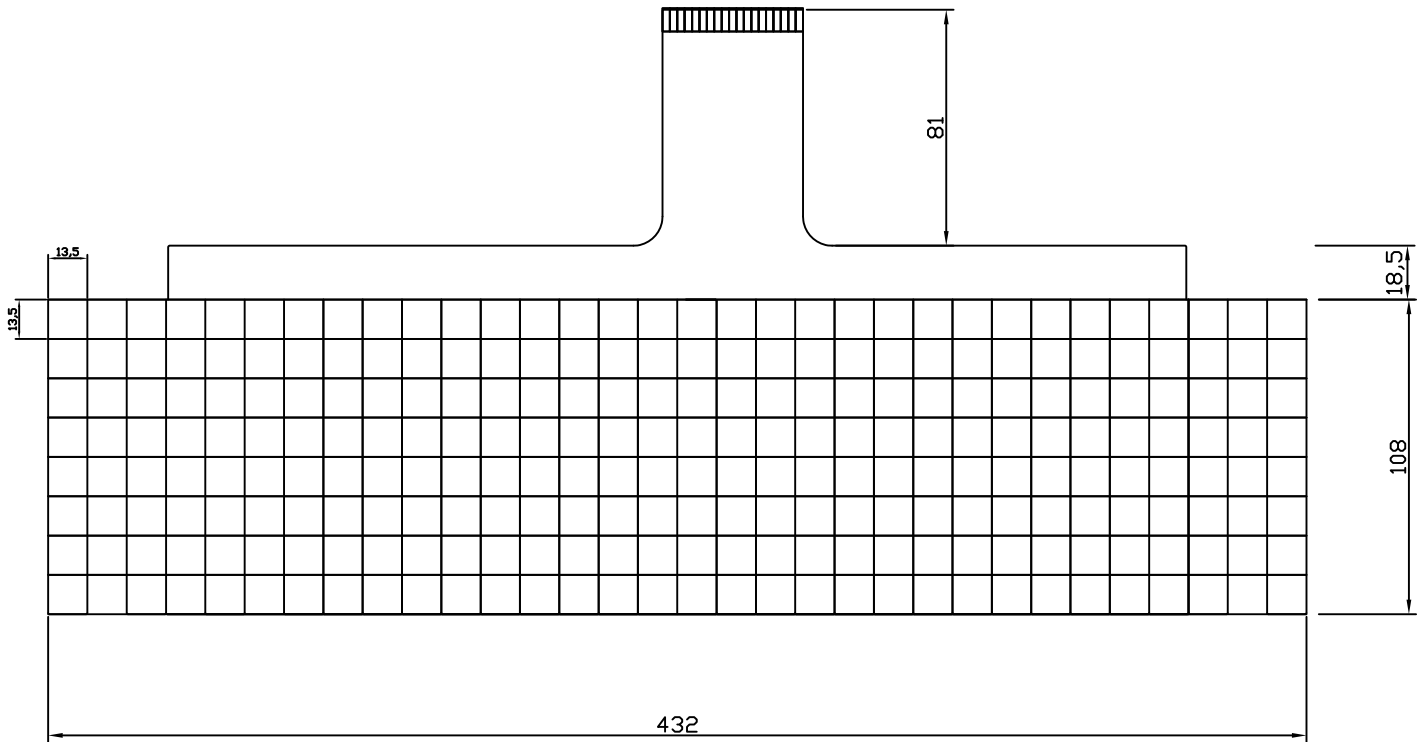

Sensor S2085

novel*gmbh*

Ismaningerstr.51
81675 München
Germany

Product ID

ES 256 108/432-135

Product No

S2085

Author

M.Geuder

All dimensions in mm

Design (date)

13.02.2007

File & Block

..elastisens/S2085-nublish.dwg nov2008