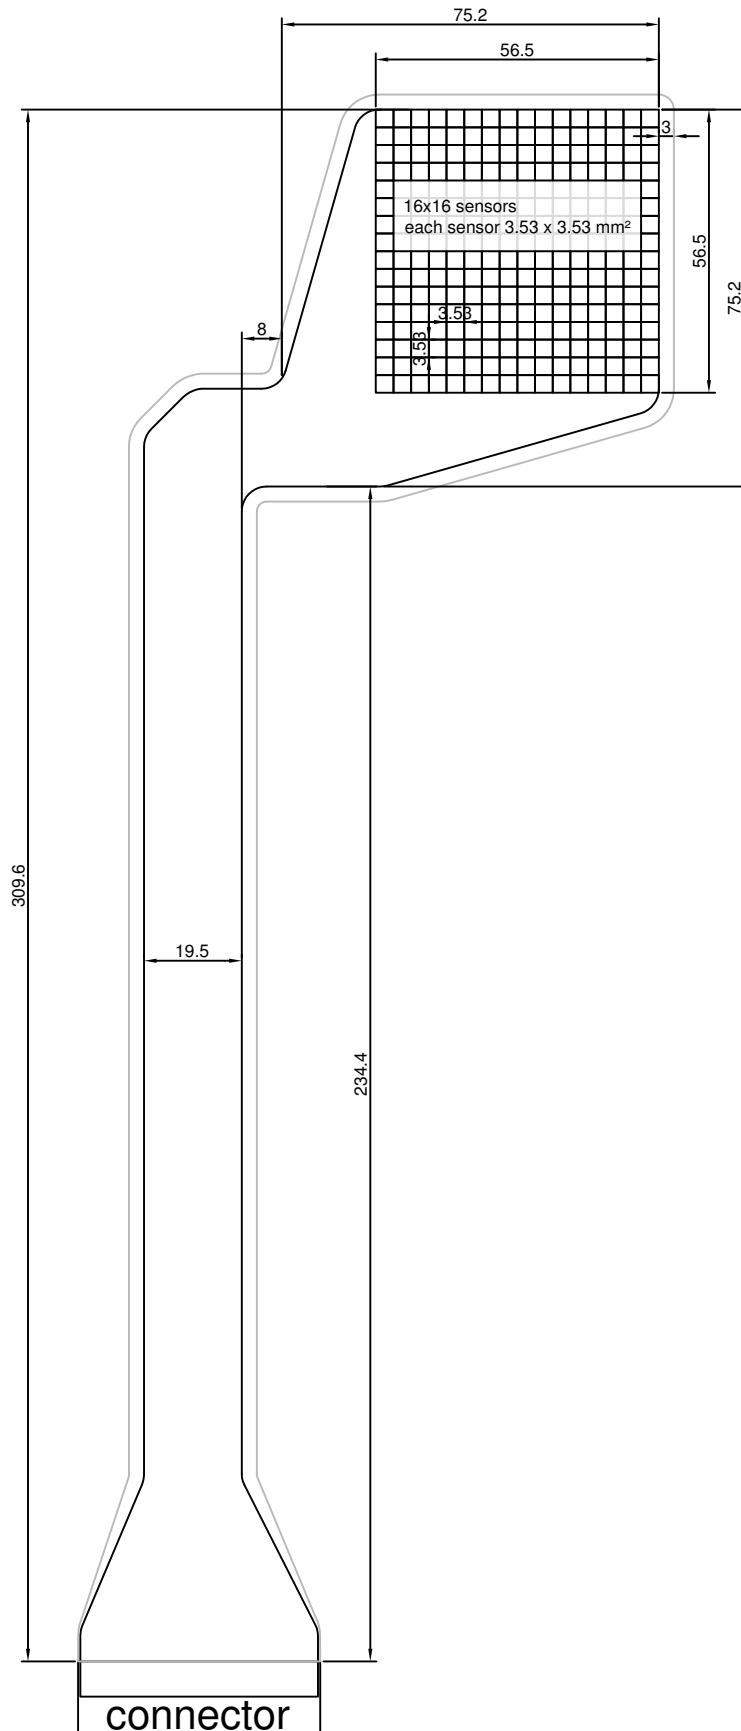

# S2078

**novel** gmbh  
Ismaninger Str. 51  
81675 München

Product ID	S2078	Product Name	ES-256-56-3	coating sensor
Number of Sensors	256 (16x16)	Resolution	8 Sensors / cm <sup>2</sup>	All dimensions in mm
Author	MD	Design (date)	25.11.2010	File & Block s:\novel\novel_sensors\Standard Sensoren\schematic_drawing\