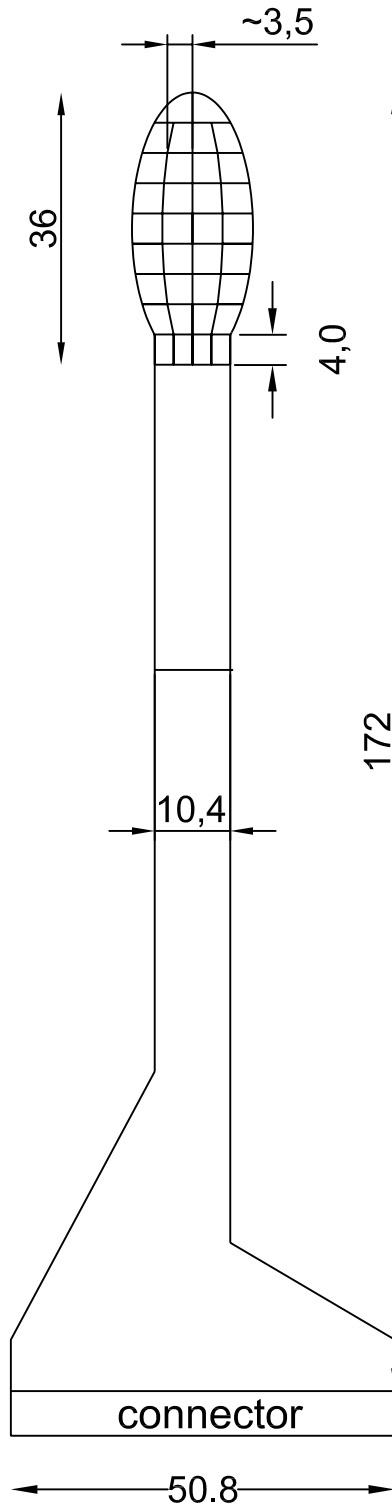

# S2070-WNE

34 sensors

**novel***gmbh*

Ismaningerstr.51  
81675 München  
Germany

Product ID

WNE

Product No

S2070

Author

AC

All dimensions in mm,  
without coating

Design (date)

22.Oct.2005

File & Block

d:\Cad\drawing\www\S2070\_www.dwg