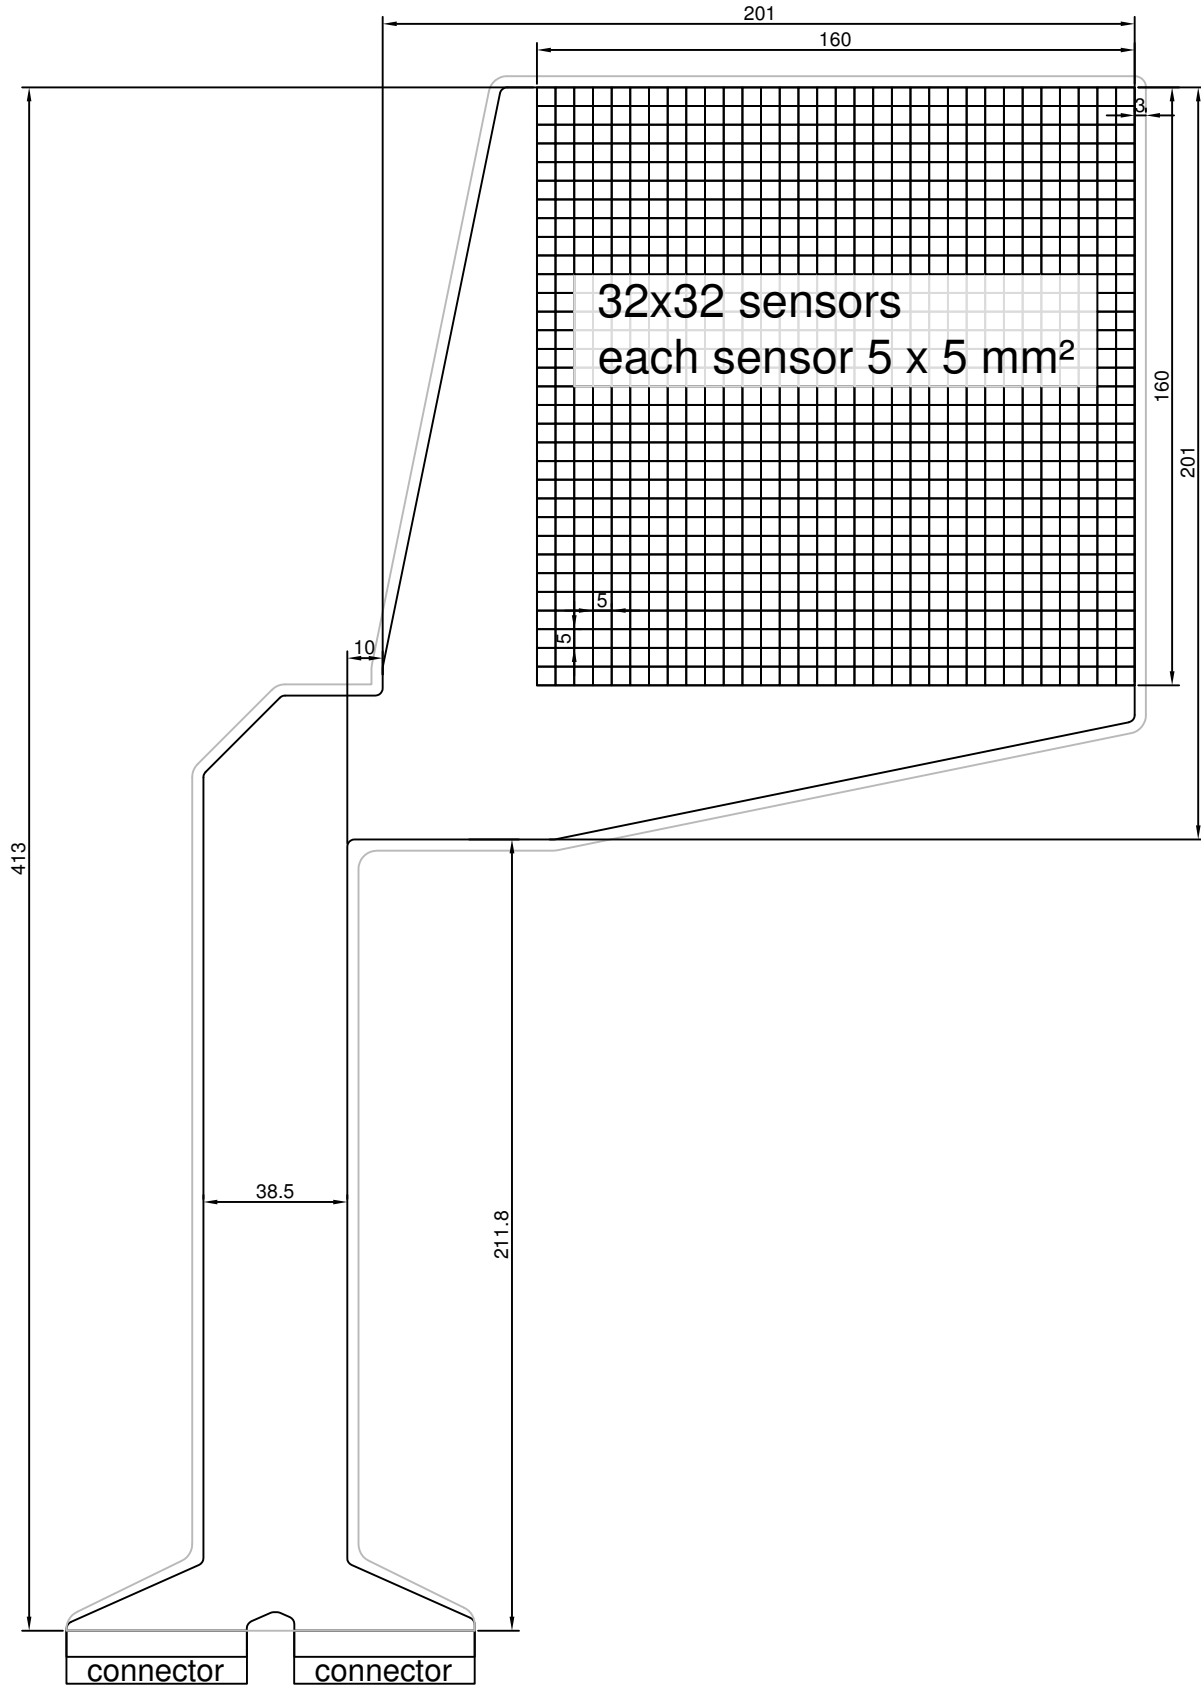

# S2037

**novel** gmbh  
Ismaninger Str. 51  
81675 München

Product ID <b>S2037</b>	Product Name <b>ES-1024-160-5</b>	 coating
Number of Sensors <b>1024 (32x32)</b>	Resolution <b>4 Sensors / cm<sup>2</sup></b>	 sensor
Author <b>MD</b>	Design (date) <b>25.11.2010</b>	All dimensions in mm
		File & Block s:\novel\novel_sensors\Standard Sensoren\schematic_drawing\