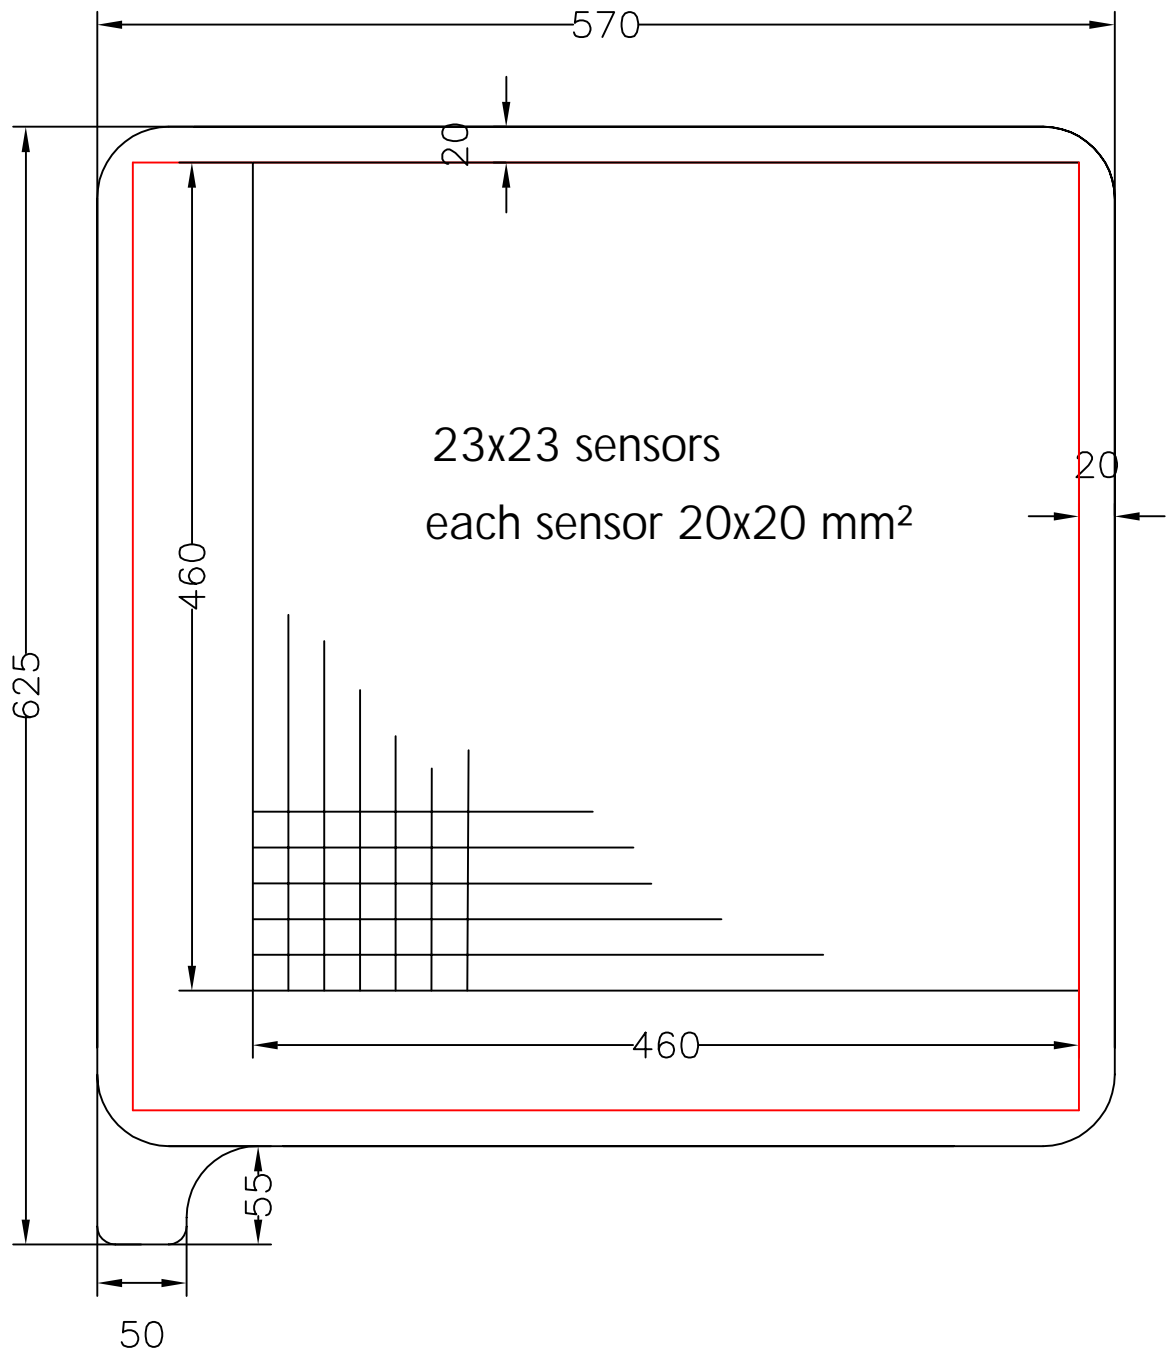

S2028a

pliance sensor mat 460

novelgmbh

Ismaninger Straße 51
81675 München
Germany

Product ID

S2028a

Product No

pliance sensor mat 460

Author

MG

All dimensions in mm

Design (date)

06.11.2007

File & Block

novel-sensors\Sitz\dwg\pliance-sensor-mat-460.dwg