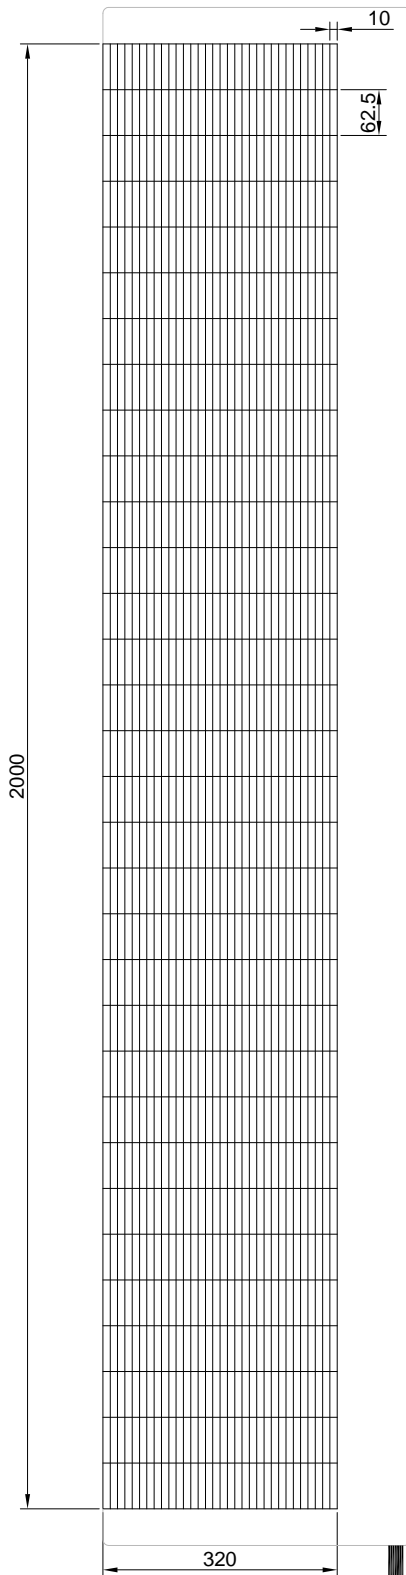

# S2111

zu plianceX32 analyser

**novel** gmbh  
 Ismaninger Str. 51  
 81675 München

Product ID	S2111	Product Name	Ski test mat 1024	 coating  sensor
Number of Sensors	1024	Resolution	6.25cm <sup>2</sup> / sensel	All dimensions in mm
Author	MG	Design (date)	18.03.2011	File & Block ..\andere Systeme\S2108-and_S2111-skitest.dwg