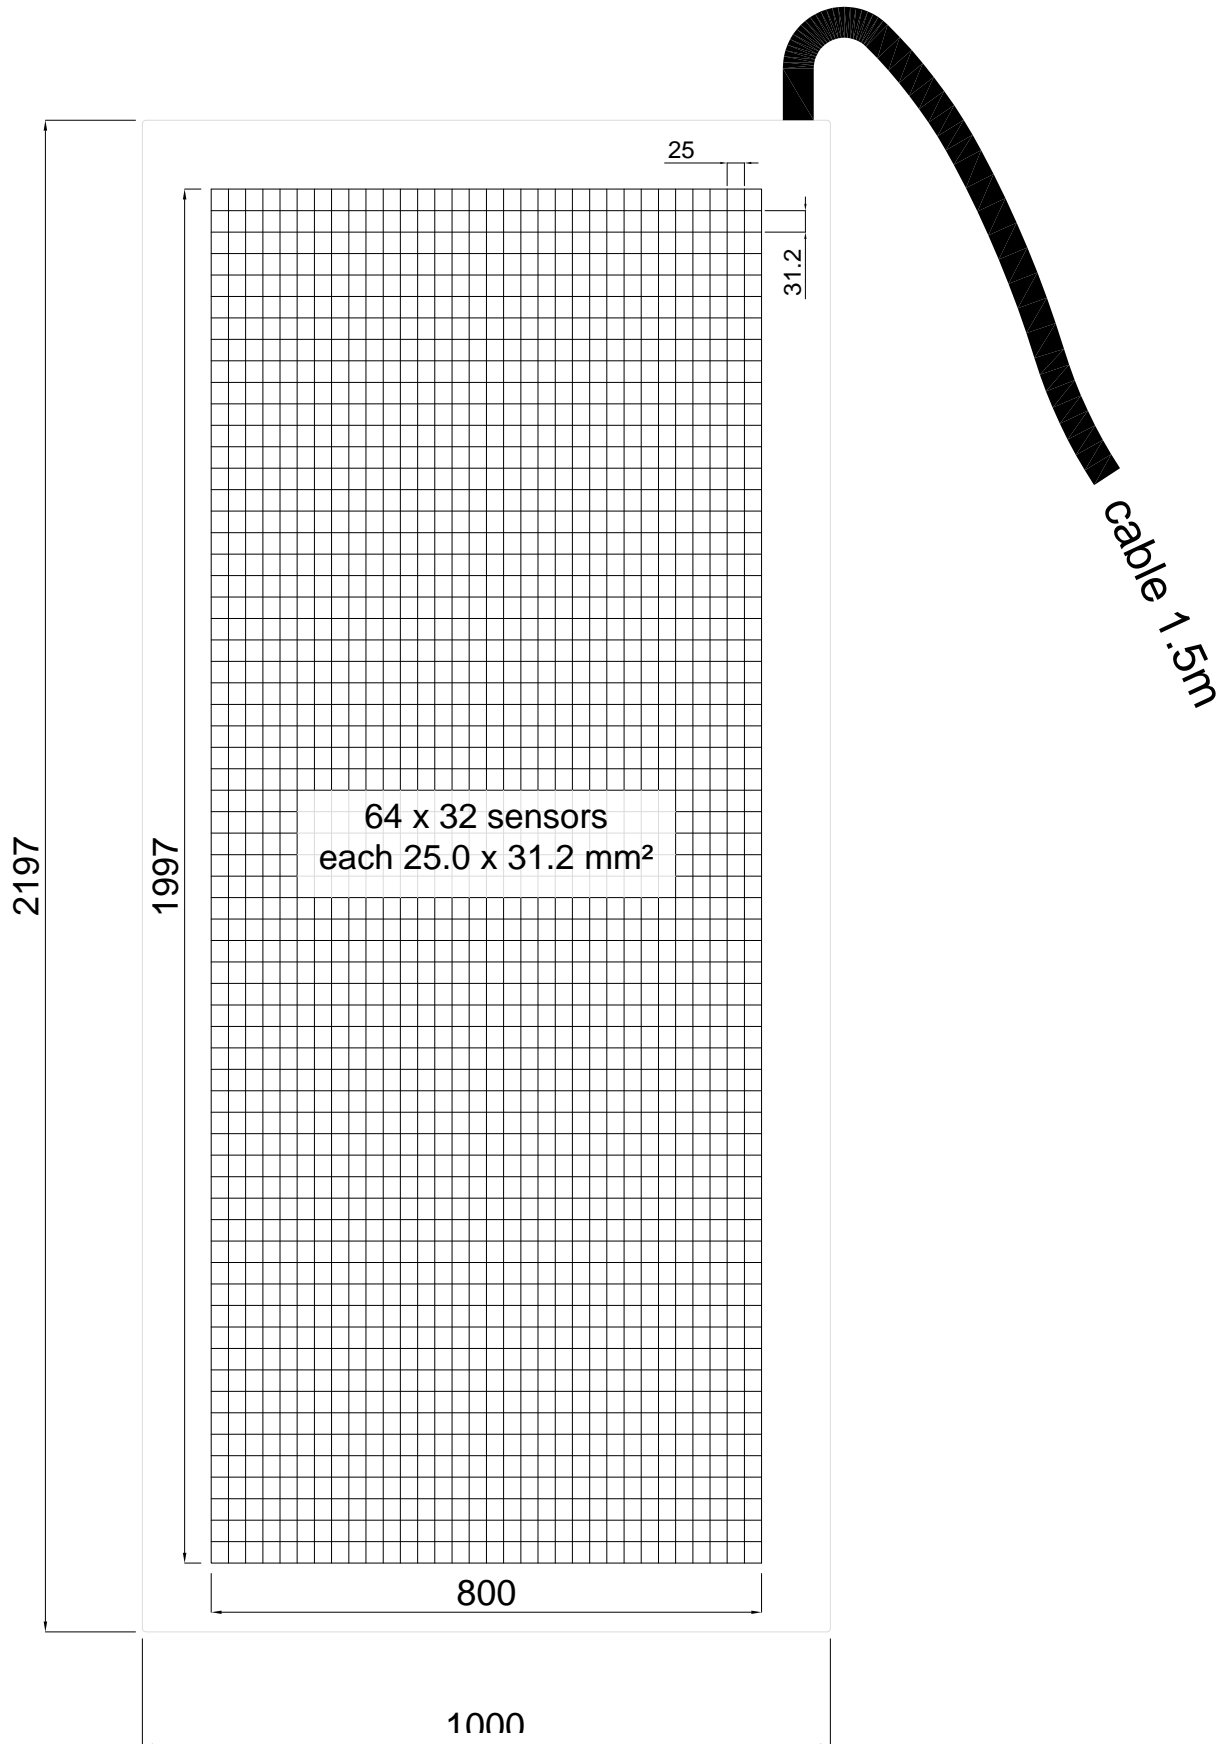

# S2100

**novel** gmbh  
Ismaninger Str. 51  
81675 München

Product ID S2100	Product Name Bed 200x80	 coating  sensor
Number of Sensors 1024 (64x32)	Resolution 7.8 cm <sup>2</sup> / Sensor	All dimensions in mm
Author MG	Design (date) 14.01.2011	File & Block S2100.dwg