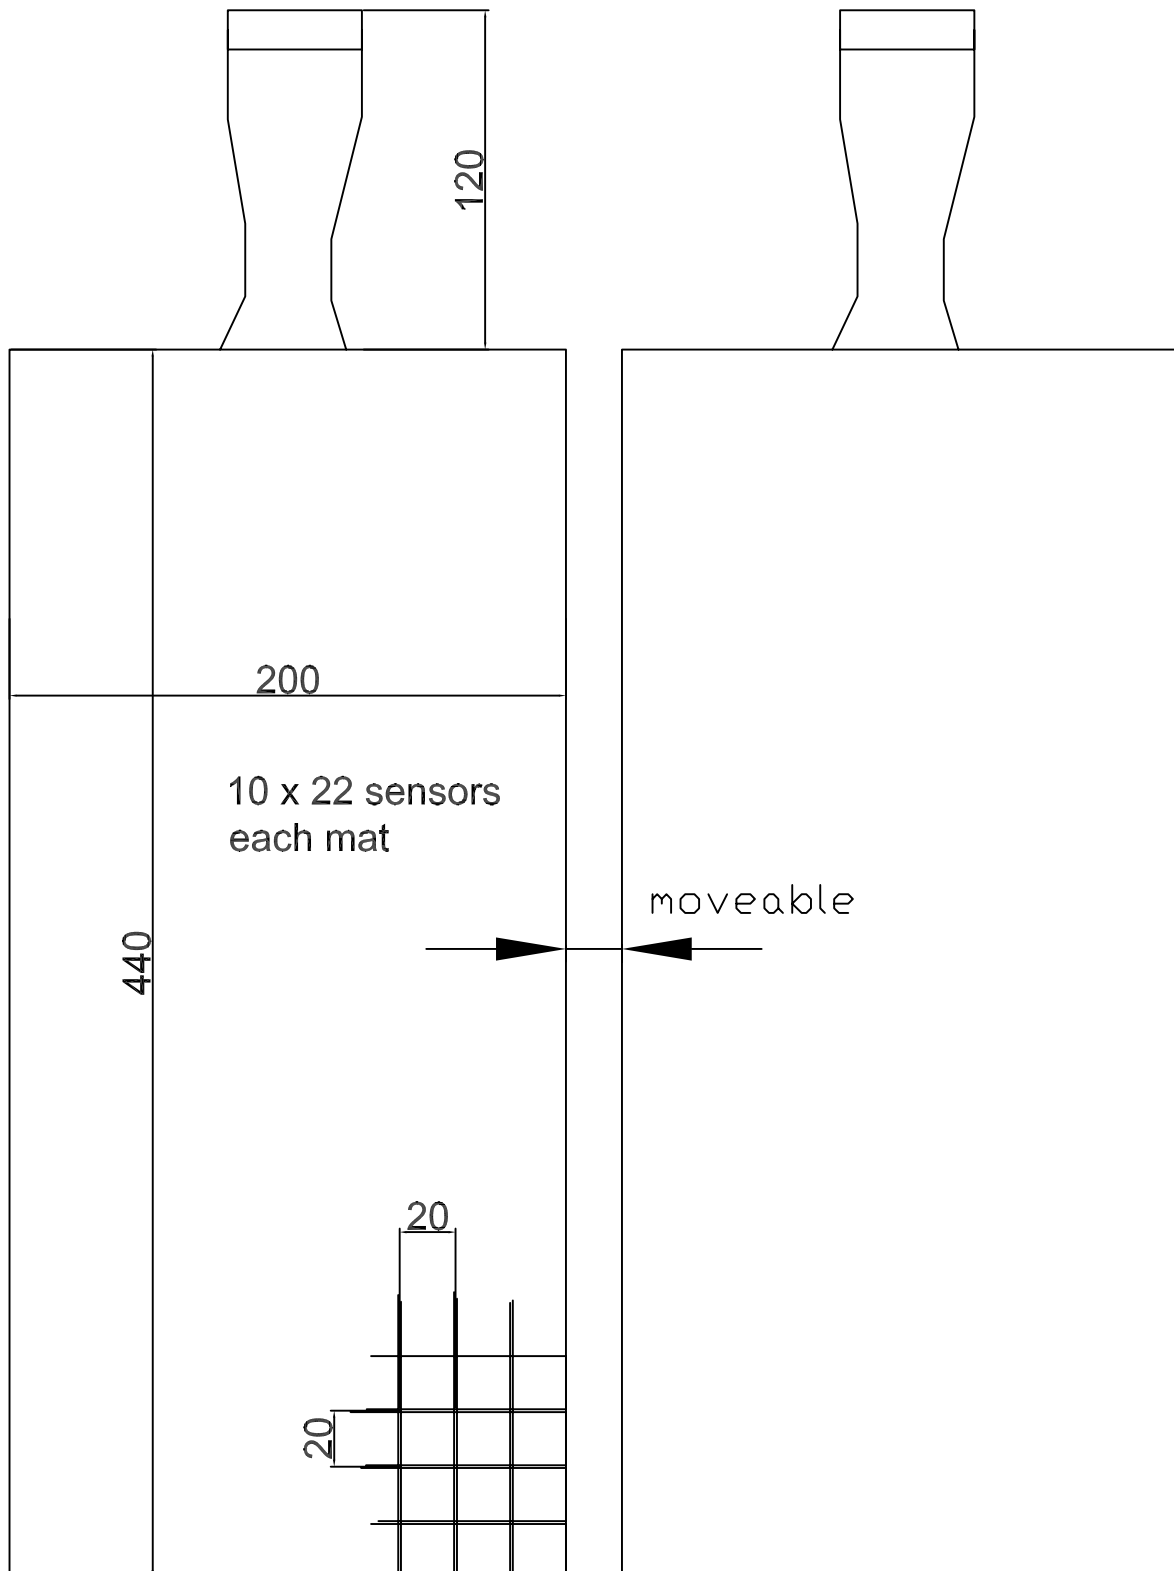

S2094

novel*gmbh*

Ismaningerstr.51
81675 München
Germany

Product ID

posturo mat

Product No

S2094

Author

Marcel Domscheck

All dimensions in mm

Design (date)

13.03.2008

File & Block:

..\path\filename & blockname