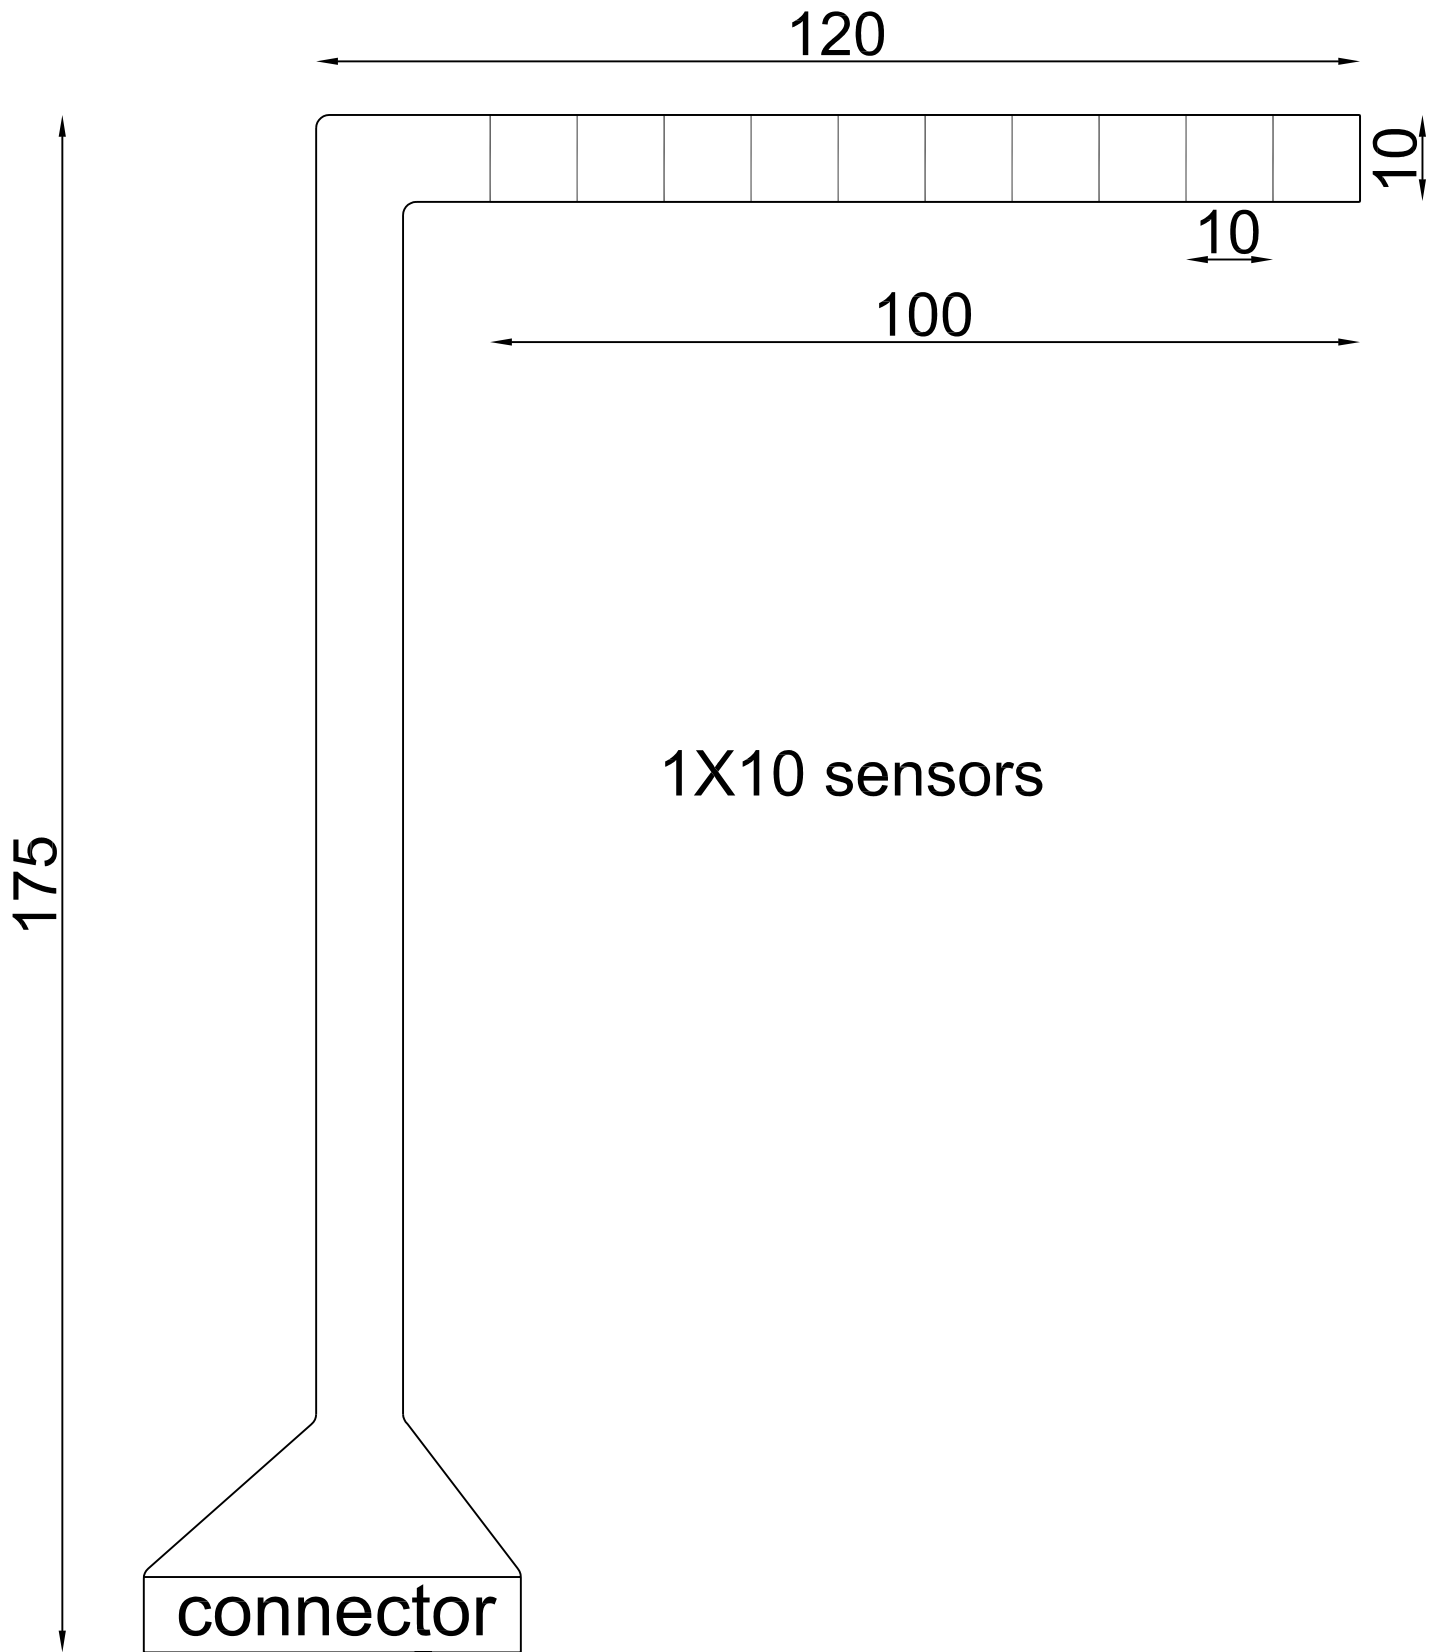

# S2092 Strip Sensor

**novel***gmbh*

Ismaninger Straße 51  
81675 München  
Germany

Product ID

Strip Sensor Curved

Product No

S2092

Author

AC

All dimensions in mm

Design (date)

25.02.2008

File & Block

d:\cad\...\S2092\_Strip\_sensor\_curved.dwg