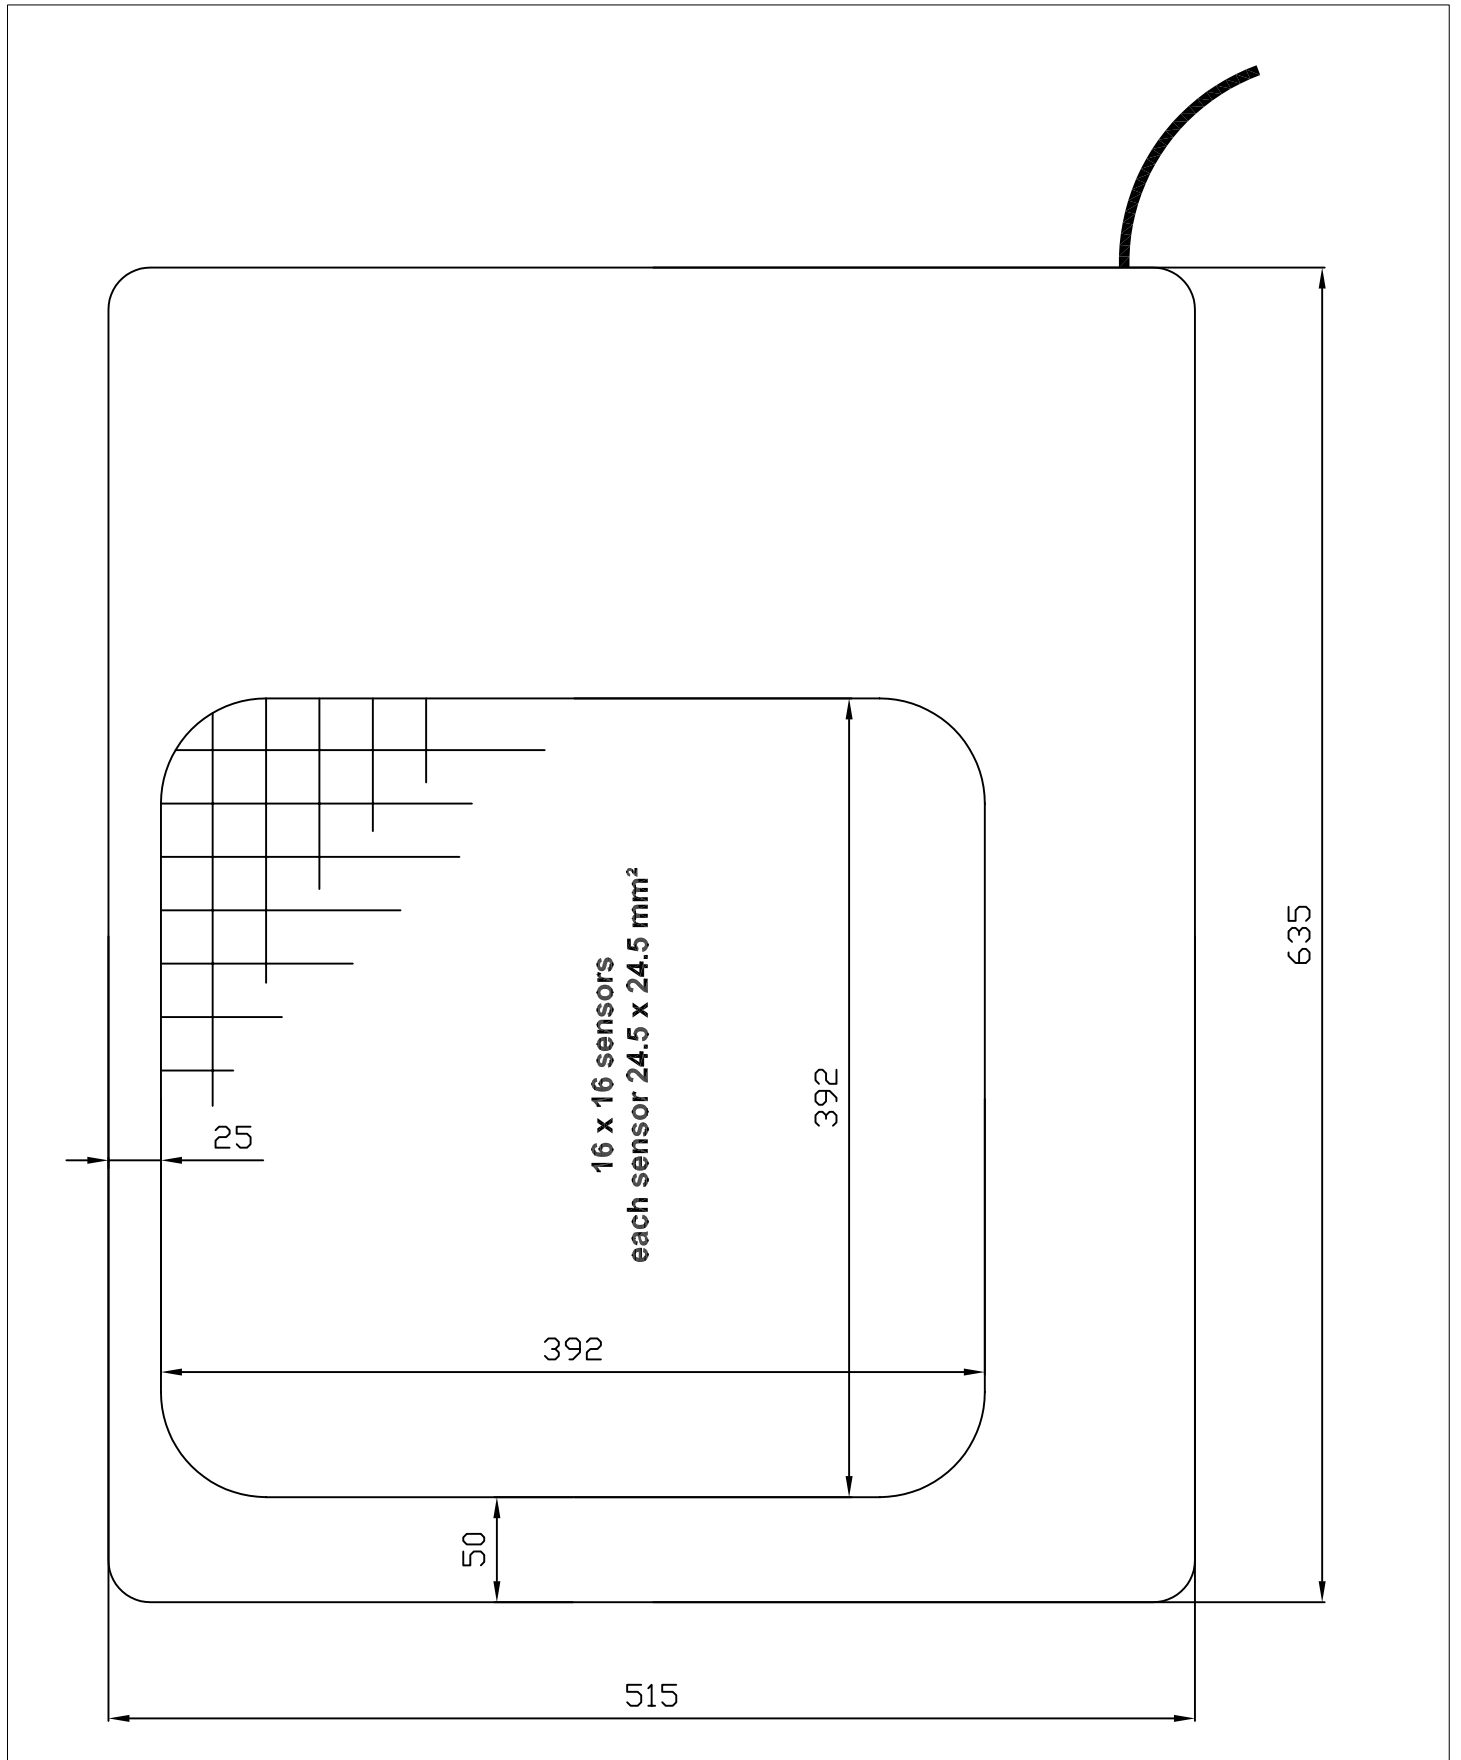

# S2091

**novel***gmbh*

Ismaningerstr.51  
81675 München  
Germany

Product ID	posturo mat	Product No	S2091
Author	Marcel Domscheck	All dimensions in mm	
Design (date)	13.03.2008	File & Block	..\path\filename & blockname