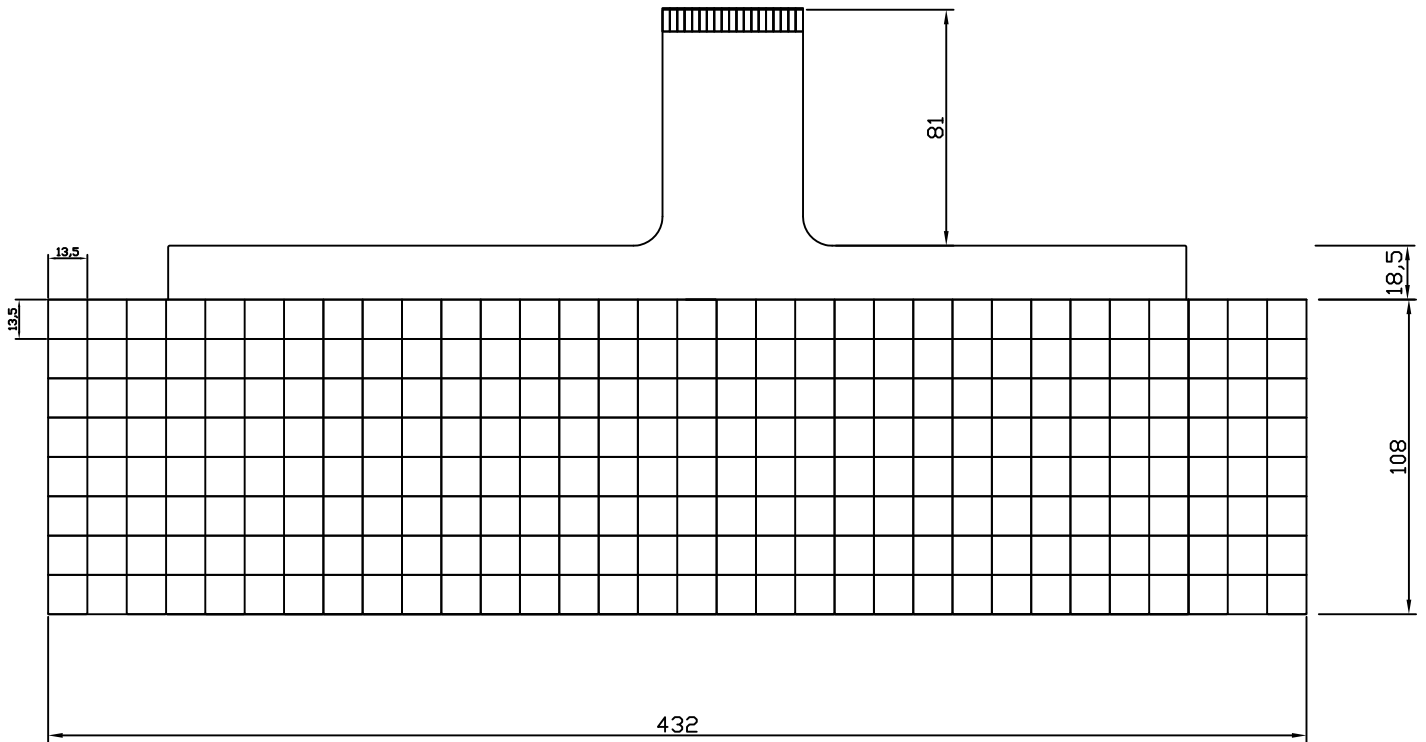

# Sensor S2085

**novel***gmbh*

Ismaningerstr.51  
81675 München  
Germany

Product ID

ES 256 108/432-135

Product No

S2085

Author

M.Geuder

All dimensions in mm

Design (date)

13.02.2007

File & Block

..elastisens/S2085-nublish.dwg nov2008