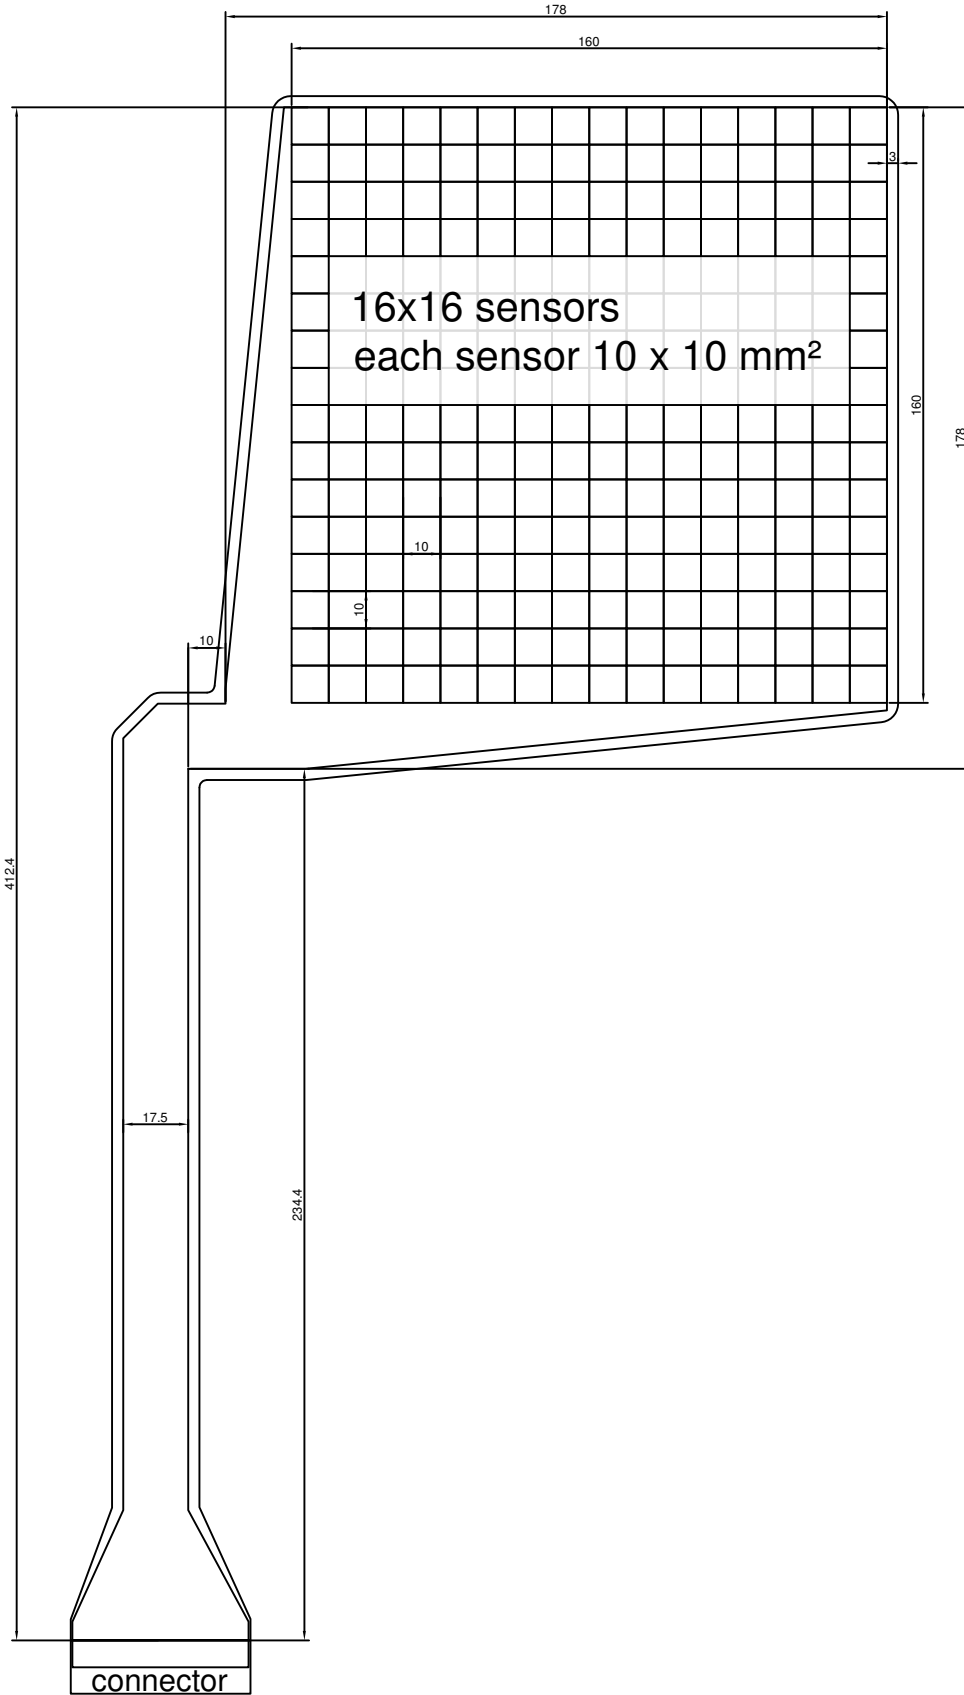

S2075

novel gmbh
Ismaninger Str. 51
81675 München

Product ID S2075	Product Name ES-256-160-10	 coating  sensor
Number of Sensors 256 (16x16)	Resolution 1 Sensor / cm²	All dimensions in mm
Author MD	Design (date) 25.11.2010	File & Block <small>s:\novel\novel_sensors\Standard Sensoren\schematic_drawing\</small>