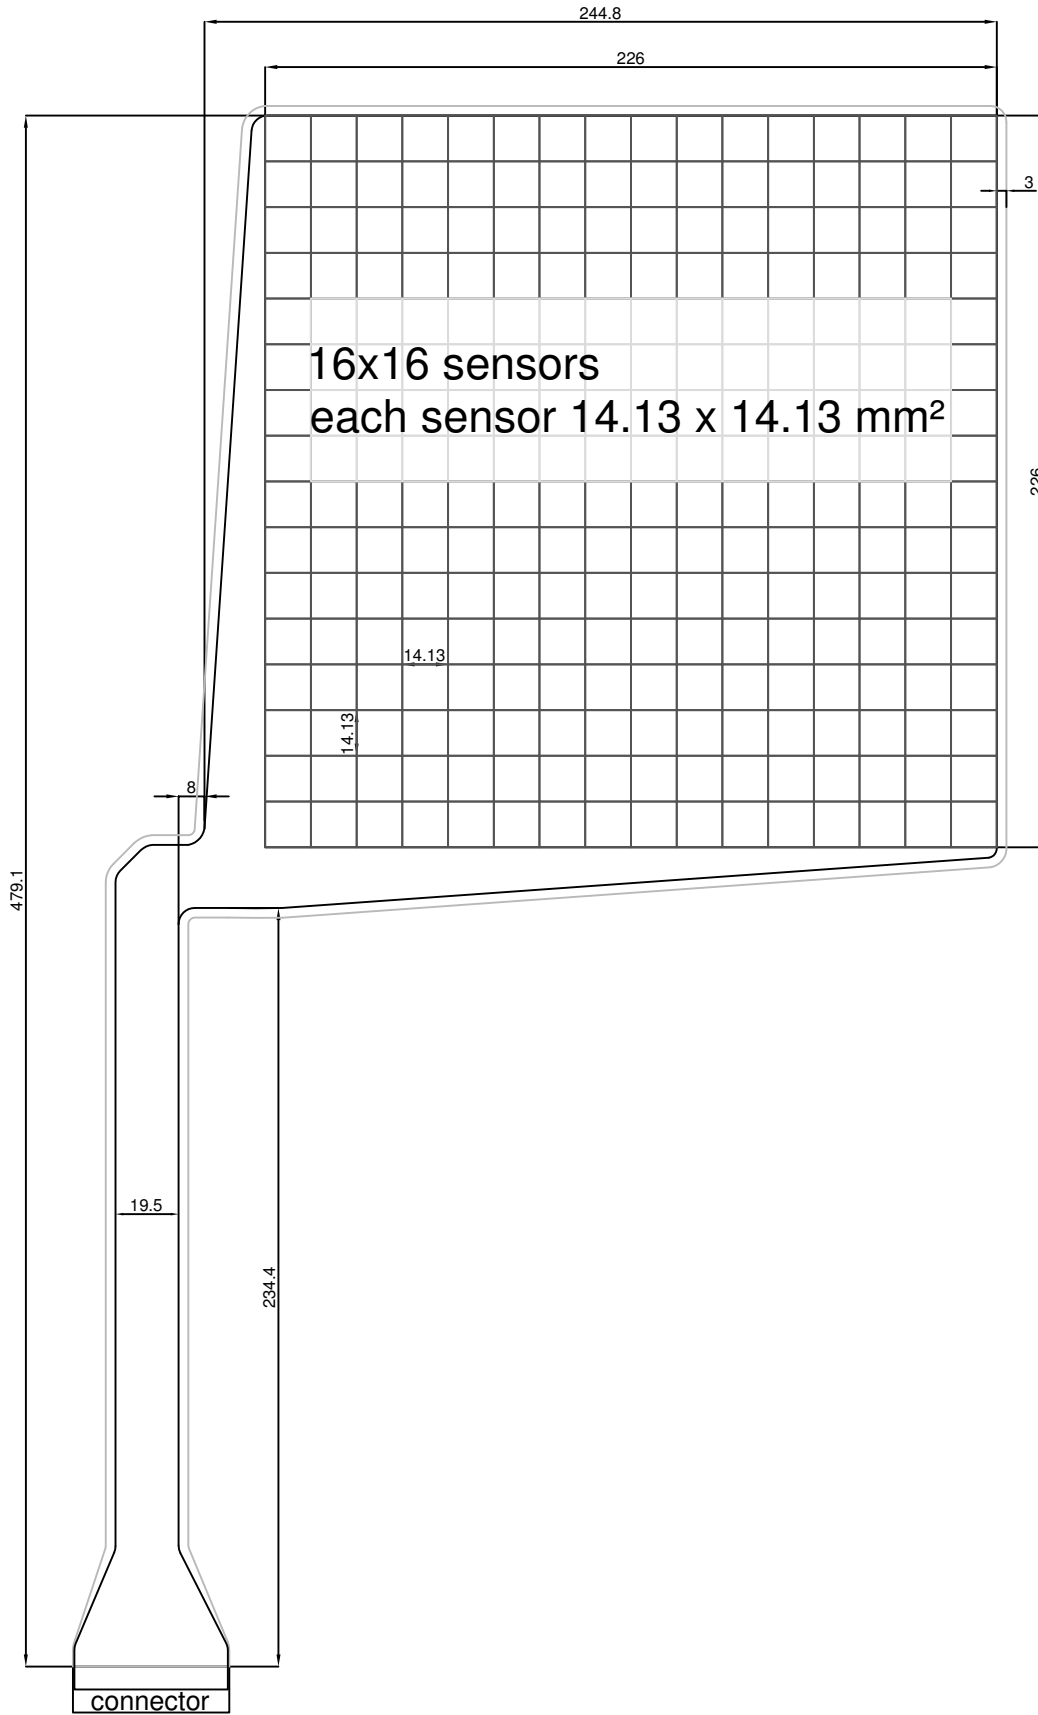

S2073

novel gmbh
Ismaninger Str. 51
81675 München

Product ID S2073	Product Name ES-256-226-14	 coating  sensor
Number of Sensors 256 (16x16)	Resolution 0.5 Sensors / cm ²	All dimensions in mm
Author MD	Design (date) 25.11.2010	File & Block s:\novel\novel_sensors\Standard Sensoren\schematic_drawing\