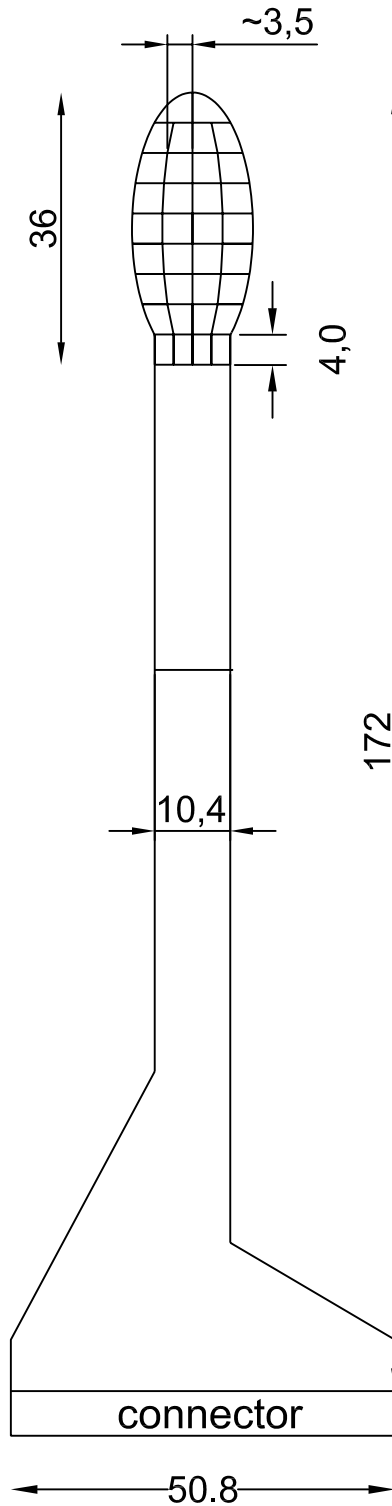

S2070-WNE

34 sensors

novel*gmbh*

Ismaningerstr.51
81675 München
Germany

Product ID

WNE

Product No

S2070

Author

AC

All dimensions in mm,
without coating

Design (date)

22.Oct.2005

File & Block

d:\Cad\drawing\www\S2070_www.dwg