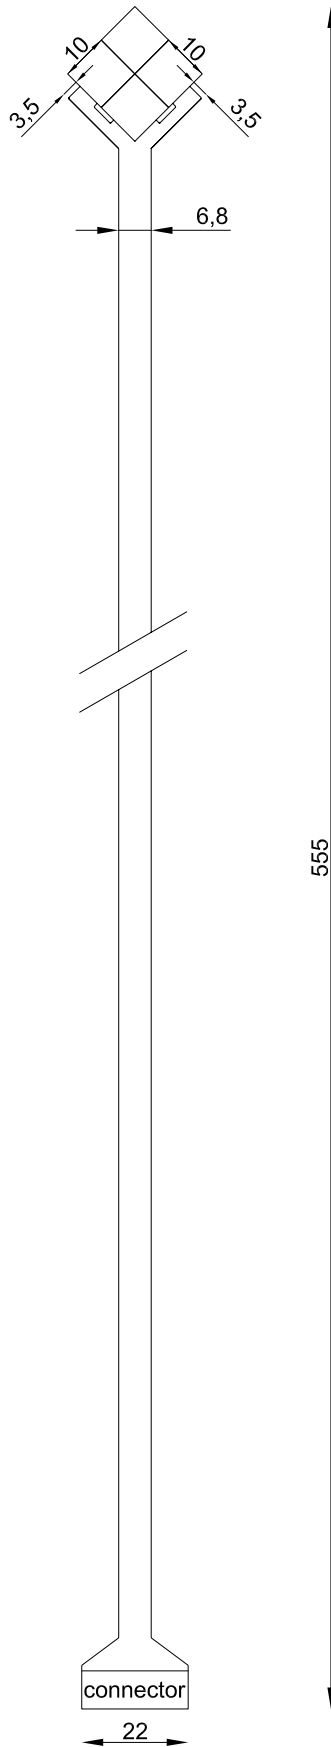

Elastisens ES-4-20-10

2x2 sensors

novel*gmbh*

Ismaningerstr.51
81675 München
Germany

Product ID

Elastisens ES-4-20-10

Product No

S2051

Author

AC

All dimensions in mm

Design (date)

04.02.2004

File & Block

c:\Daten\ld\Cad\Drawing\www\
elastisens es-4-20-10.dwg