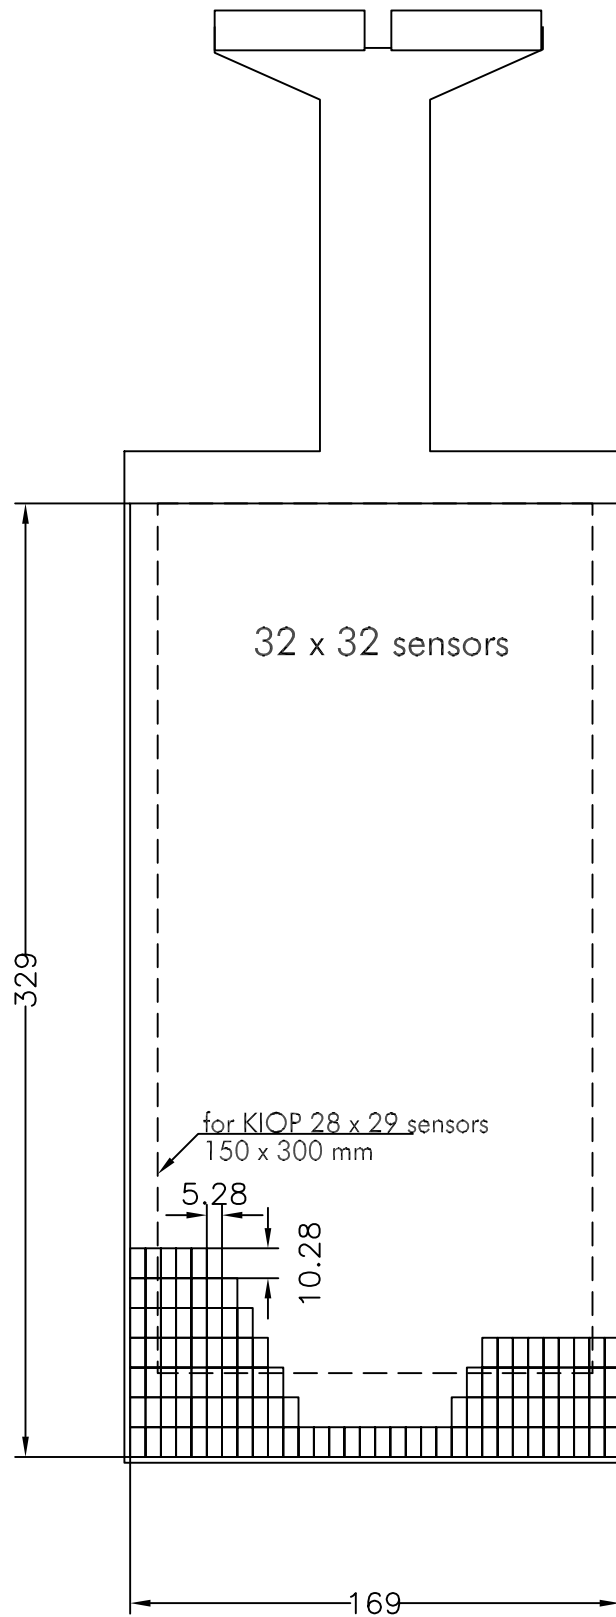

S2041

novel*gmbh*

Ismaningerstr.51
81675 München
Germany

Product ID

IOP-mat

Product No.

S2041

Author

Marcel Domscheck

All dimensions in mm

Design (date)

17.05.2006

File & Block:

..\path\filename & blockname