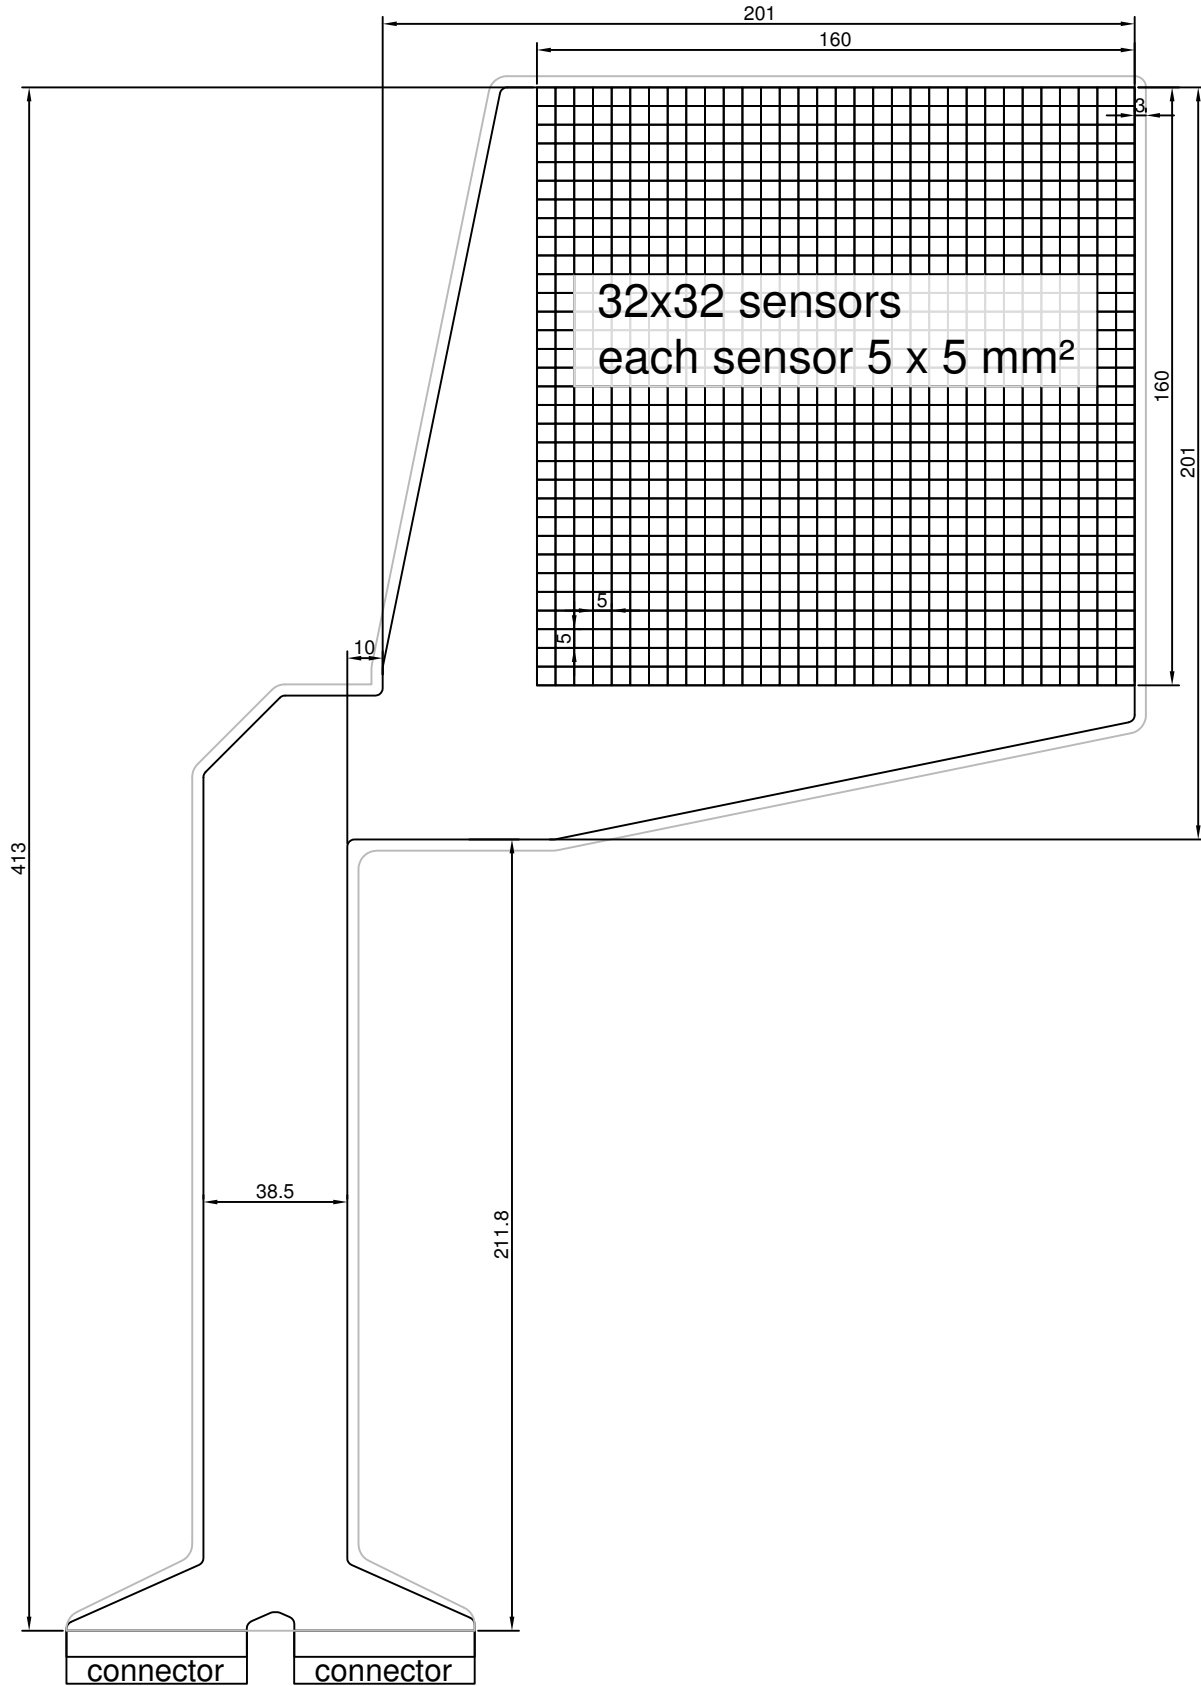

S2037

novel gmbh
Ismaninger Str. 51
81675 München

Product ID S2037	Product Name ES-1024-160-5	 coating  sensor
Number of Sensors 1024 (32x32)	Resolution 4 Sensors / cm ²	All dimensions in mm
Author MD	Design (date) 25.11.2010	File & Block s:\novel\novel_sensors\Standard Sensoren\schematic_drawing\