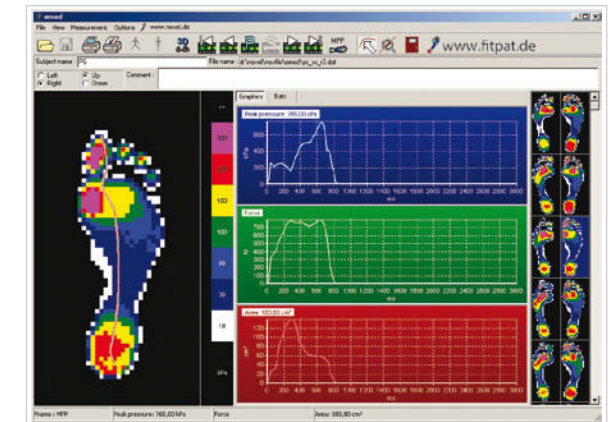

fitpat® dynamic foot prints