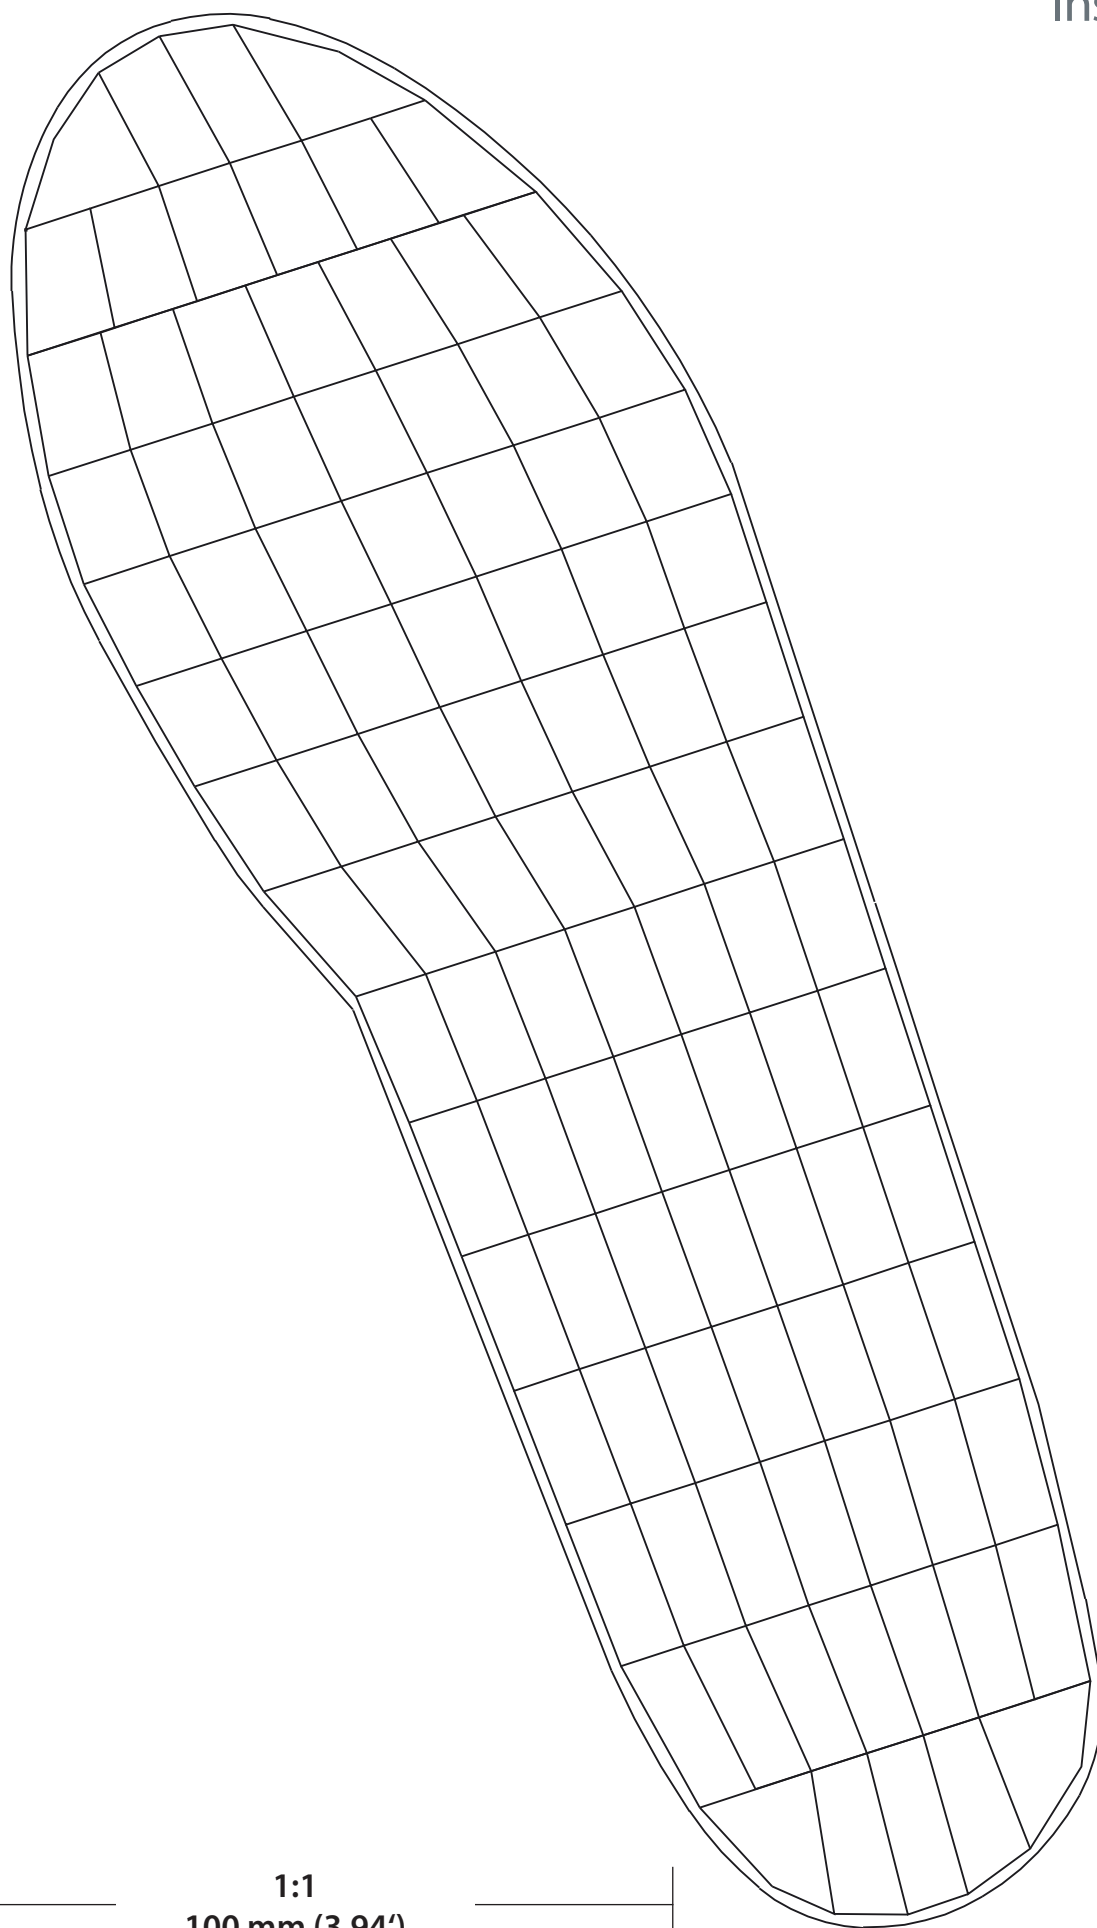

Insole	European Size
U	36/37
V	38/39
W	40/41
X	42/43
Y	44/45
Z	46/47
A	48/49
B	50/51

Adult Insoles Long connectors

Insole	European Size
US	36/37
VS	38/39
WS	40/41
XS	42/43
YS	44/45
ZS	46/47

Insole U

—| 1:1 |—
100 mm (3,94')

Insole V

—| 1:1 |—
100 mm (3,94')

Insole W

—| 1:1 |—
100 mm (3,94')

Insole X

1:1
100 mm (3,94')

Insole Y

1:1
100 mm (3,94')

Insole Z

1:1
100 mm (3,94')

Insole A

1:1
100 mm (3,94')

Insole B

You need to print out this insole size on Din A3 format if you would like to have it in real size.

Adult Insoles Wide

Insole	European Size
UW	36/37
VW	38/39
WW	40/41
XW	42/43
YW	44/45
ZW	46/47