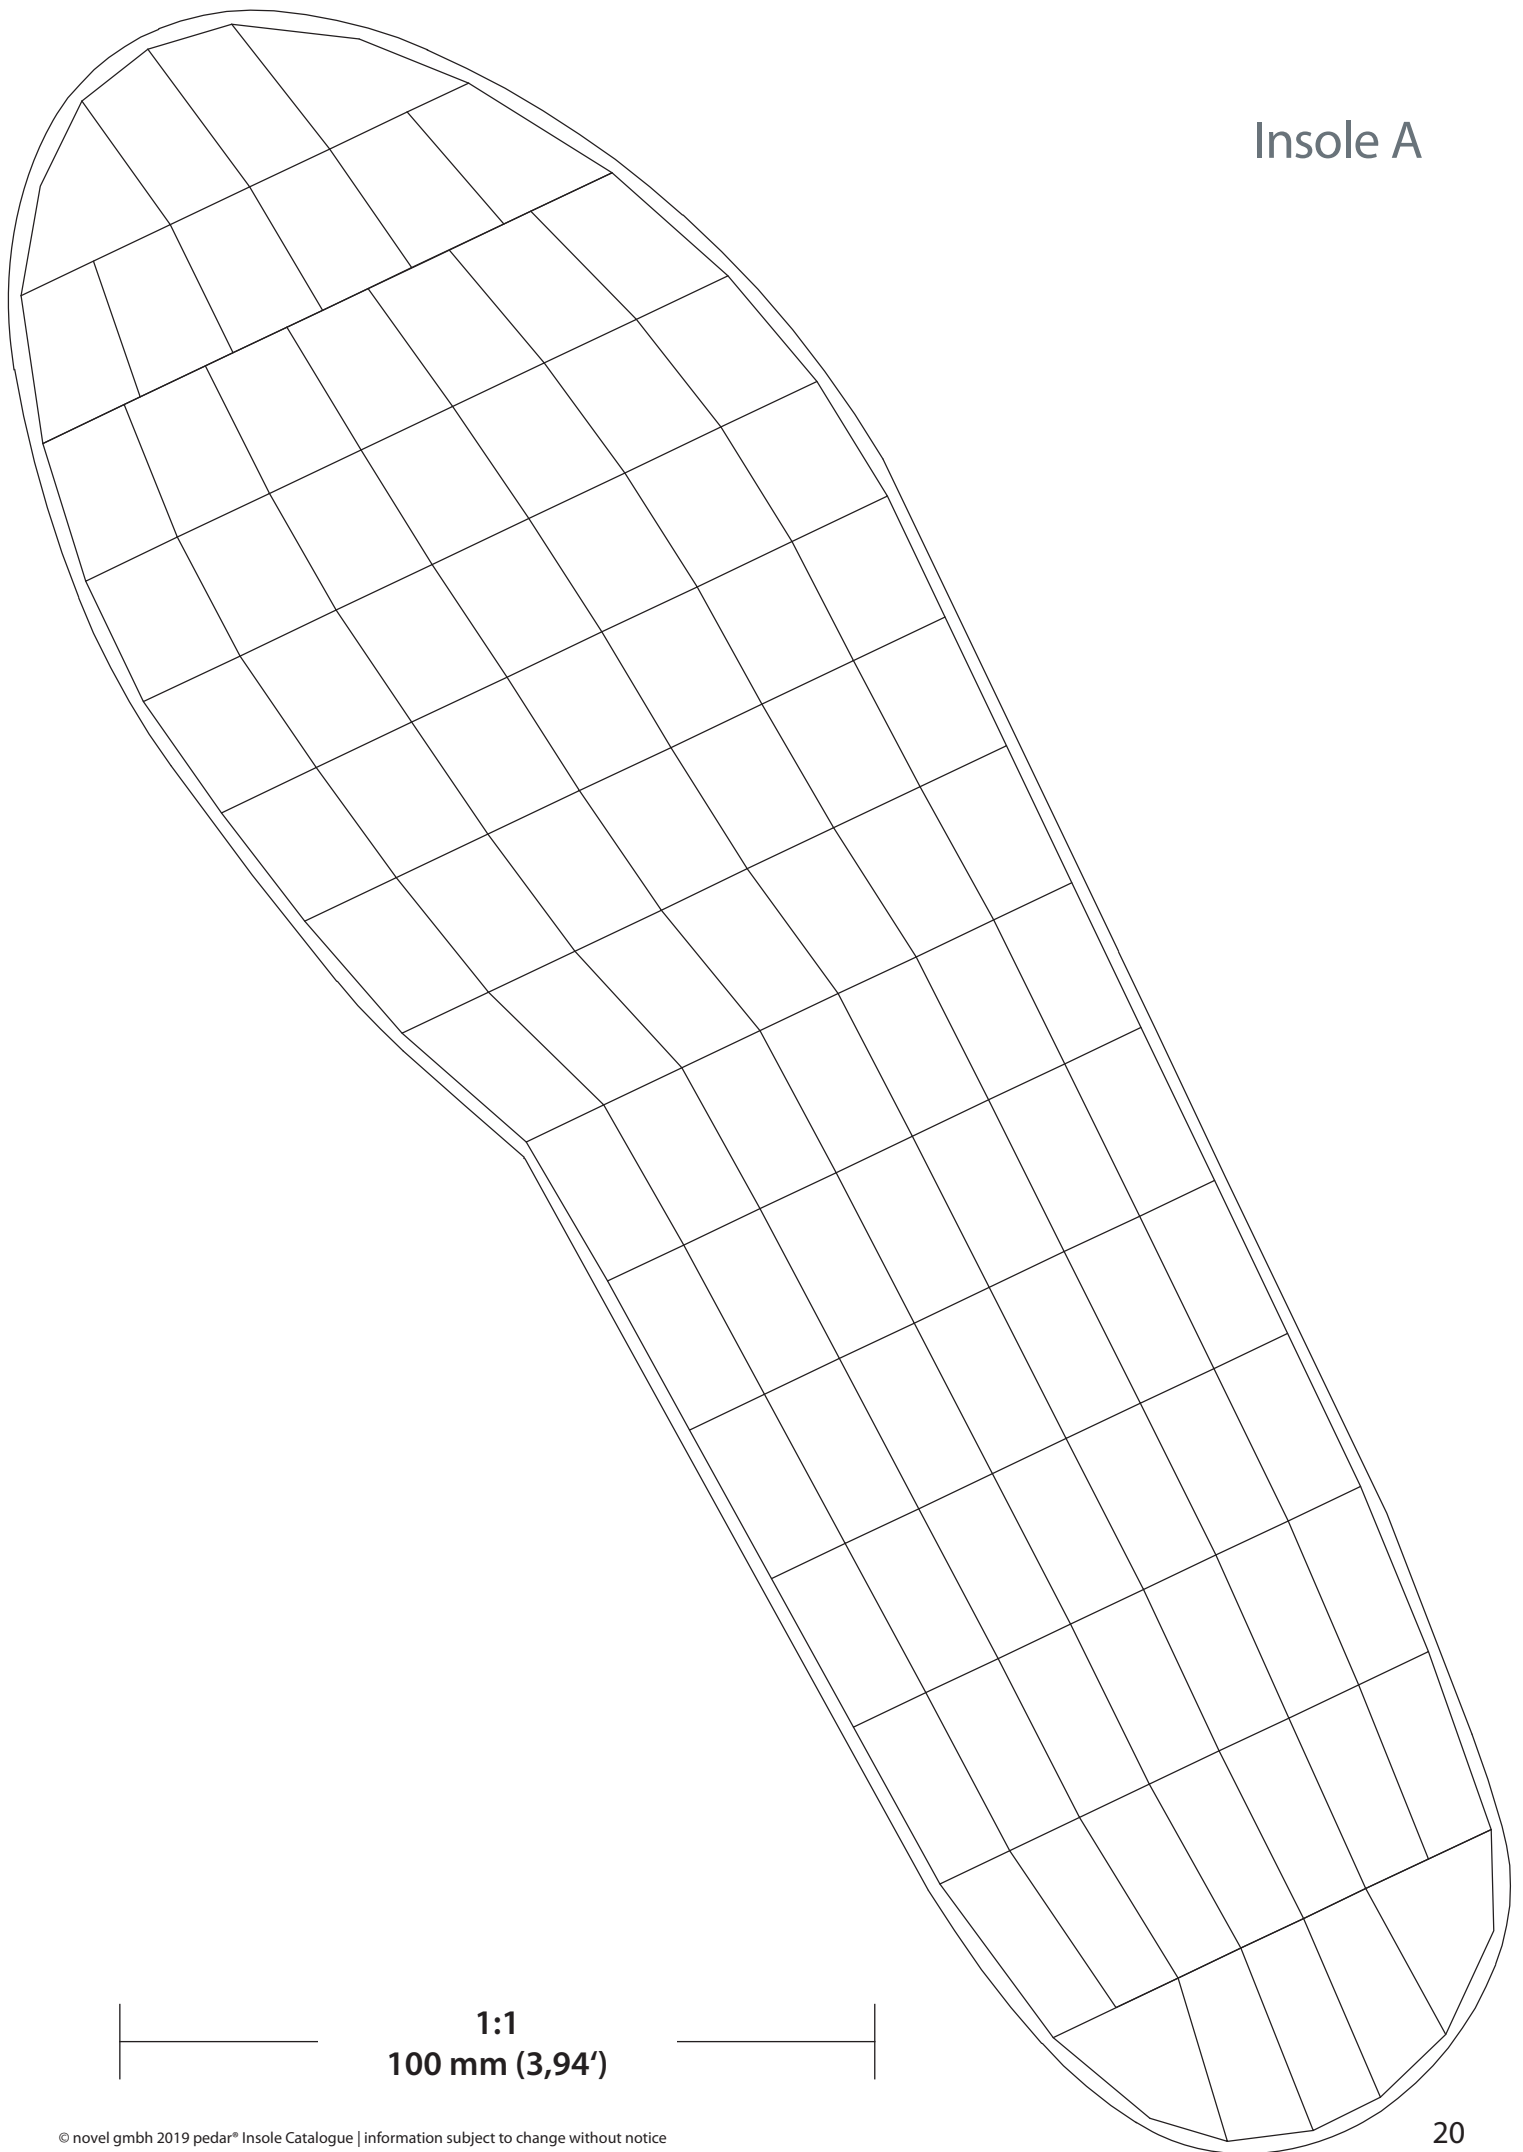

Insole V

—| 1:1 |—
100 mm (3,94')

Insole W

—| 1:1 |—
100 mm (3,94')

Insole X

1:1
100 mm (3,94')

Insole Y

1:1
100 mm (3,94')

Insole Z

1:1
100 mm (3,94')

Insole A

1:1
100 mm (3,94')

Insole B

You need to print out this insole size on Din A3 format if you would like to have it in real size.

Adult Insoles Wide

Insole	European Size
UW	36/37
VW	38/39
WW	40/41
XW	42/43
YW	44/45
ZW	46/47