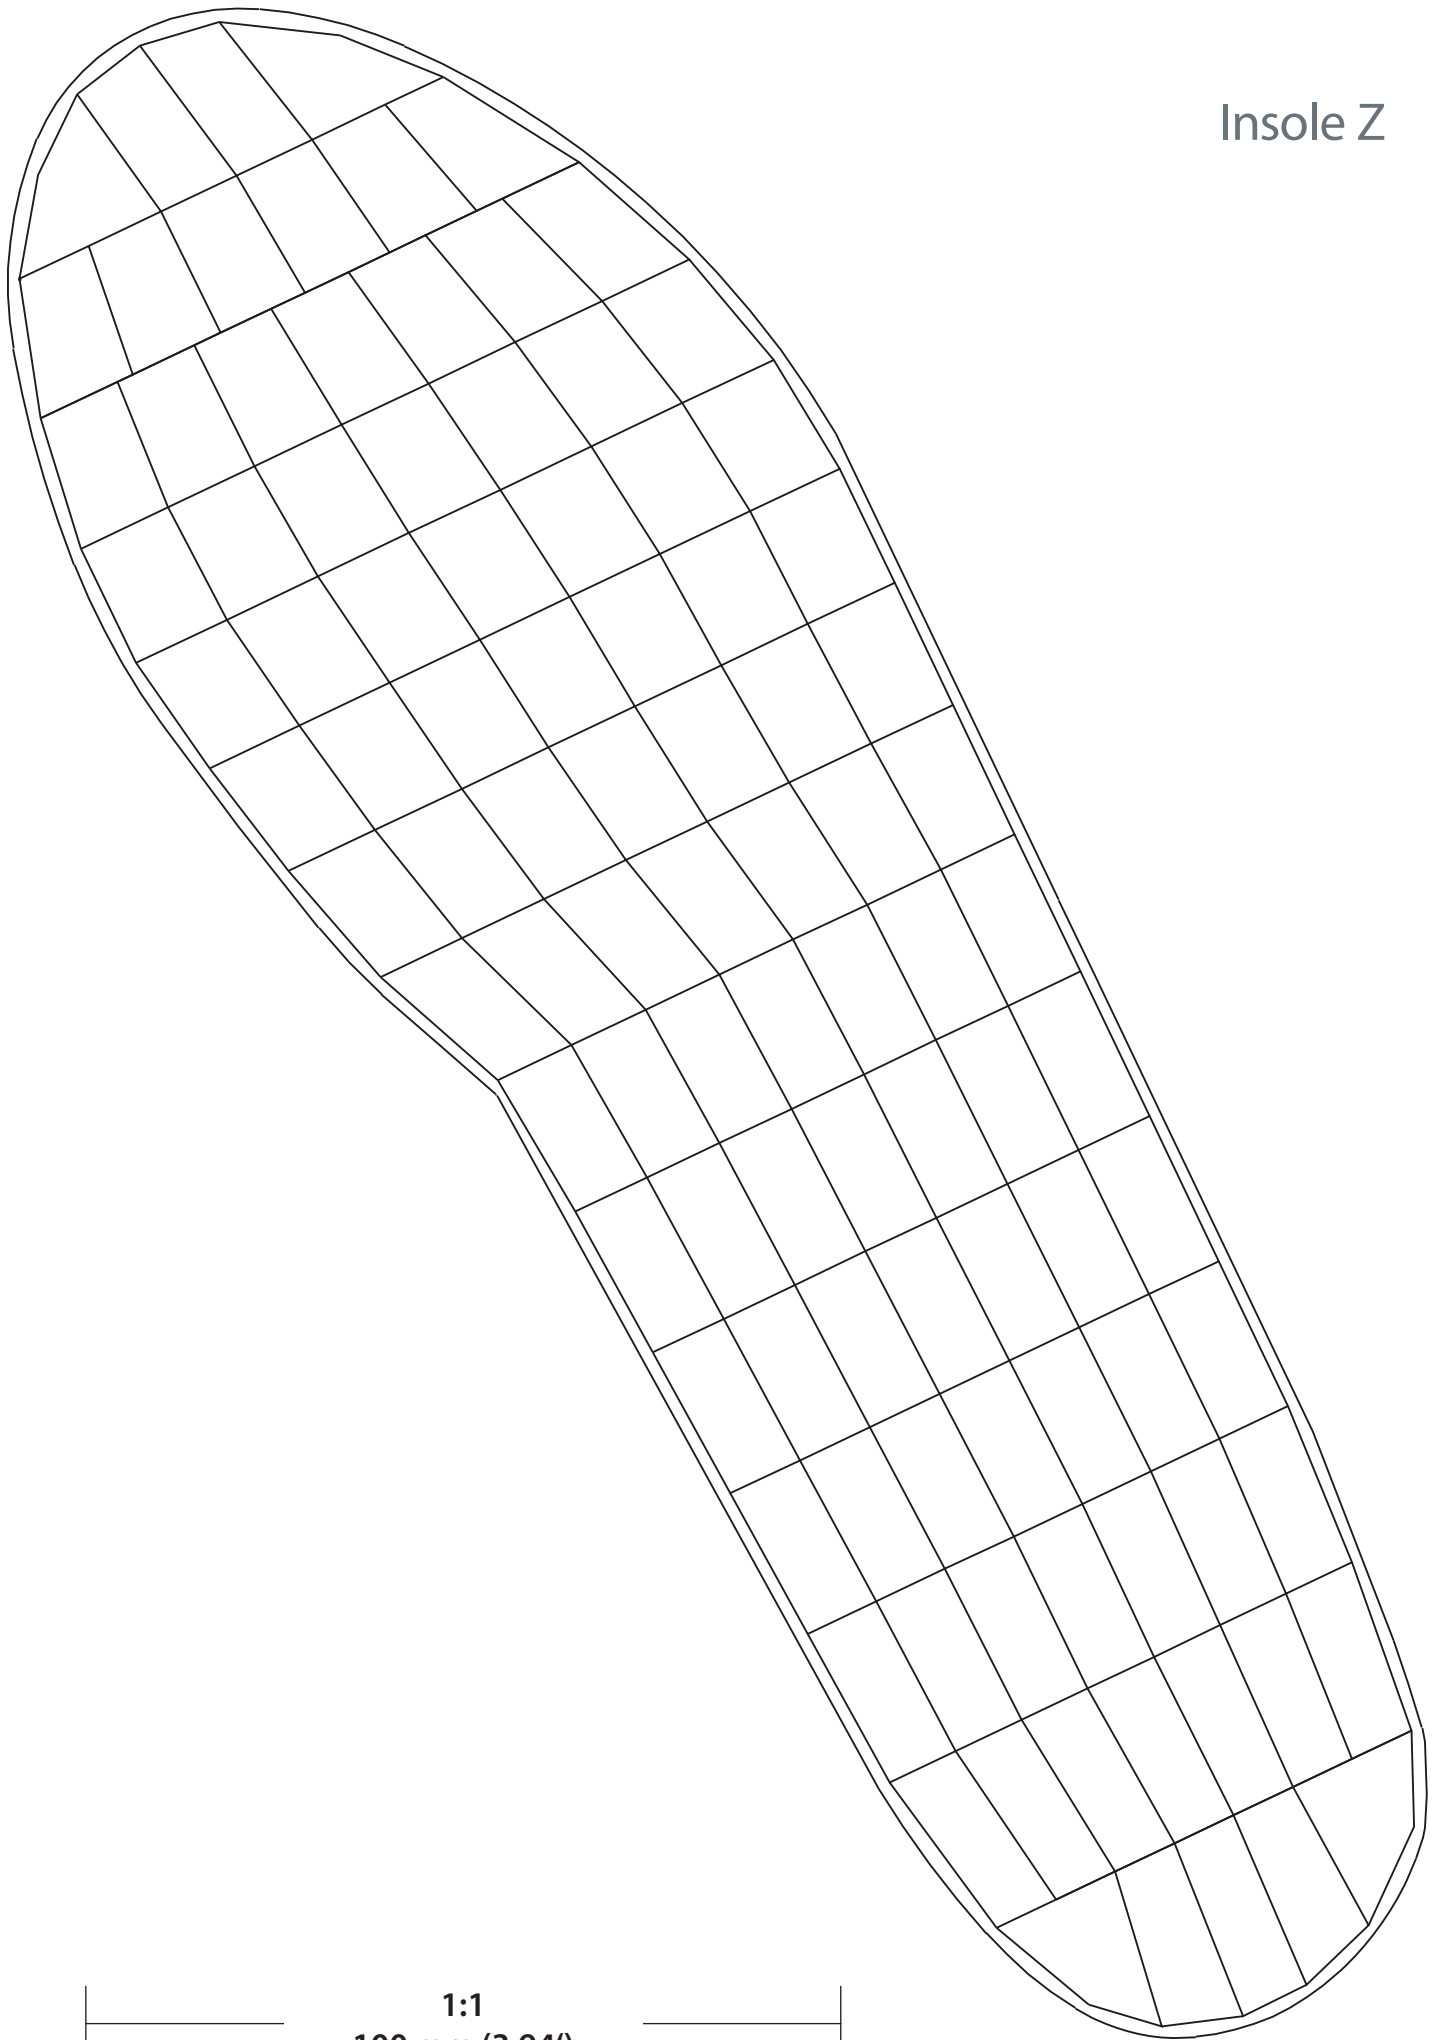

Insole V

—| 1:1 |—
100 mm (3,94')

Insole W

—| 1:1 |—
100 mm (3,94')

Insole X

1:1
100 mm (3,94')

Insole Y

1:1
100 mm (3,94')

Insole Z

1:1
100 mm (3,94')

Insole A

1:1
100 mm (3,94')

Insole B

You need to print out this insole size on Din A3 format if you would like to have it in real size.

Adult Insoles Wide

Insole	European Size
UW	36/37
VW	38/39
WW	40/41
XW	42/43
YW	44/45
ZW	46/47