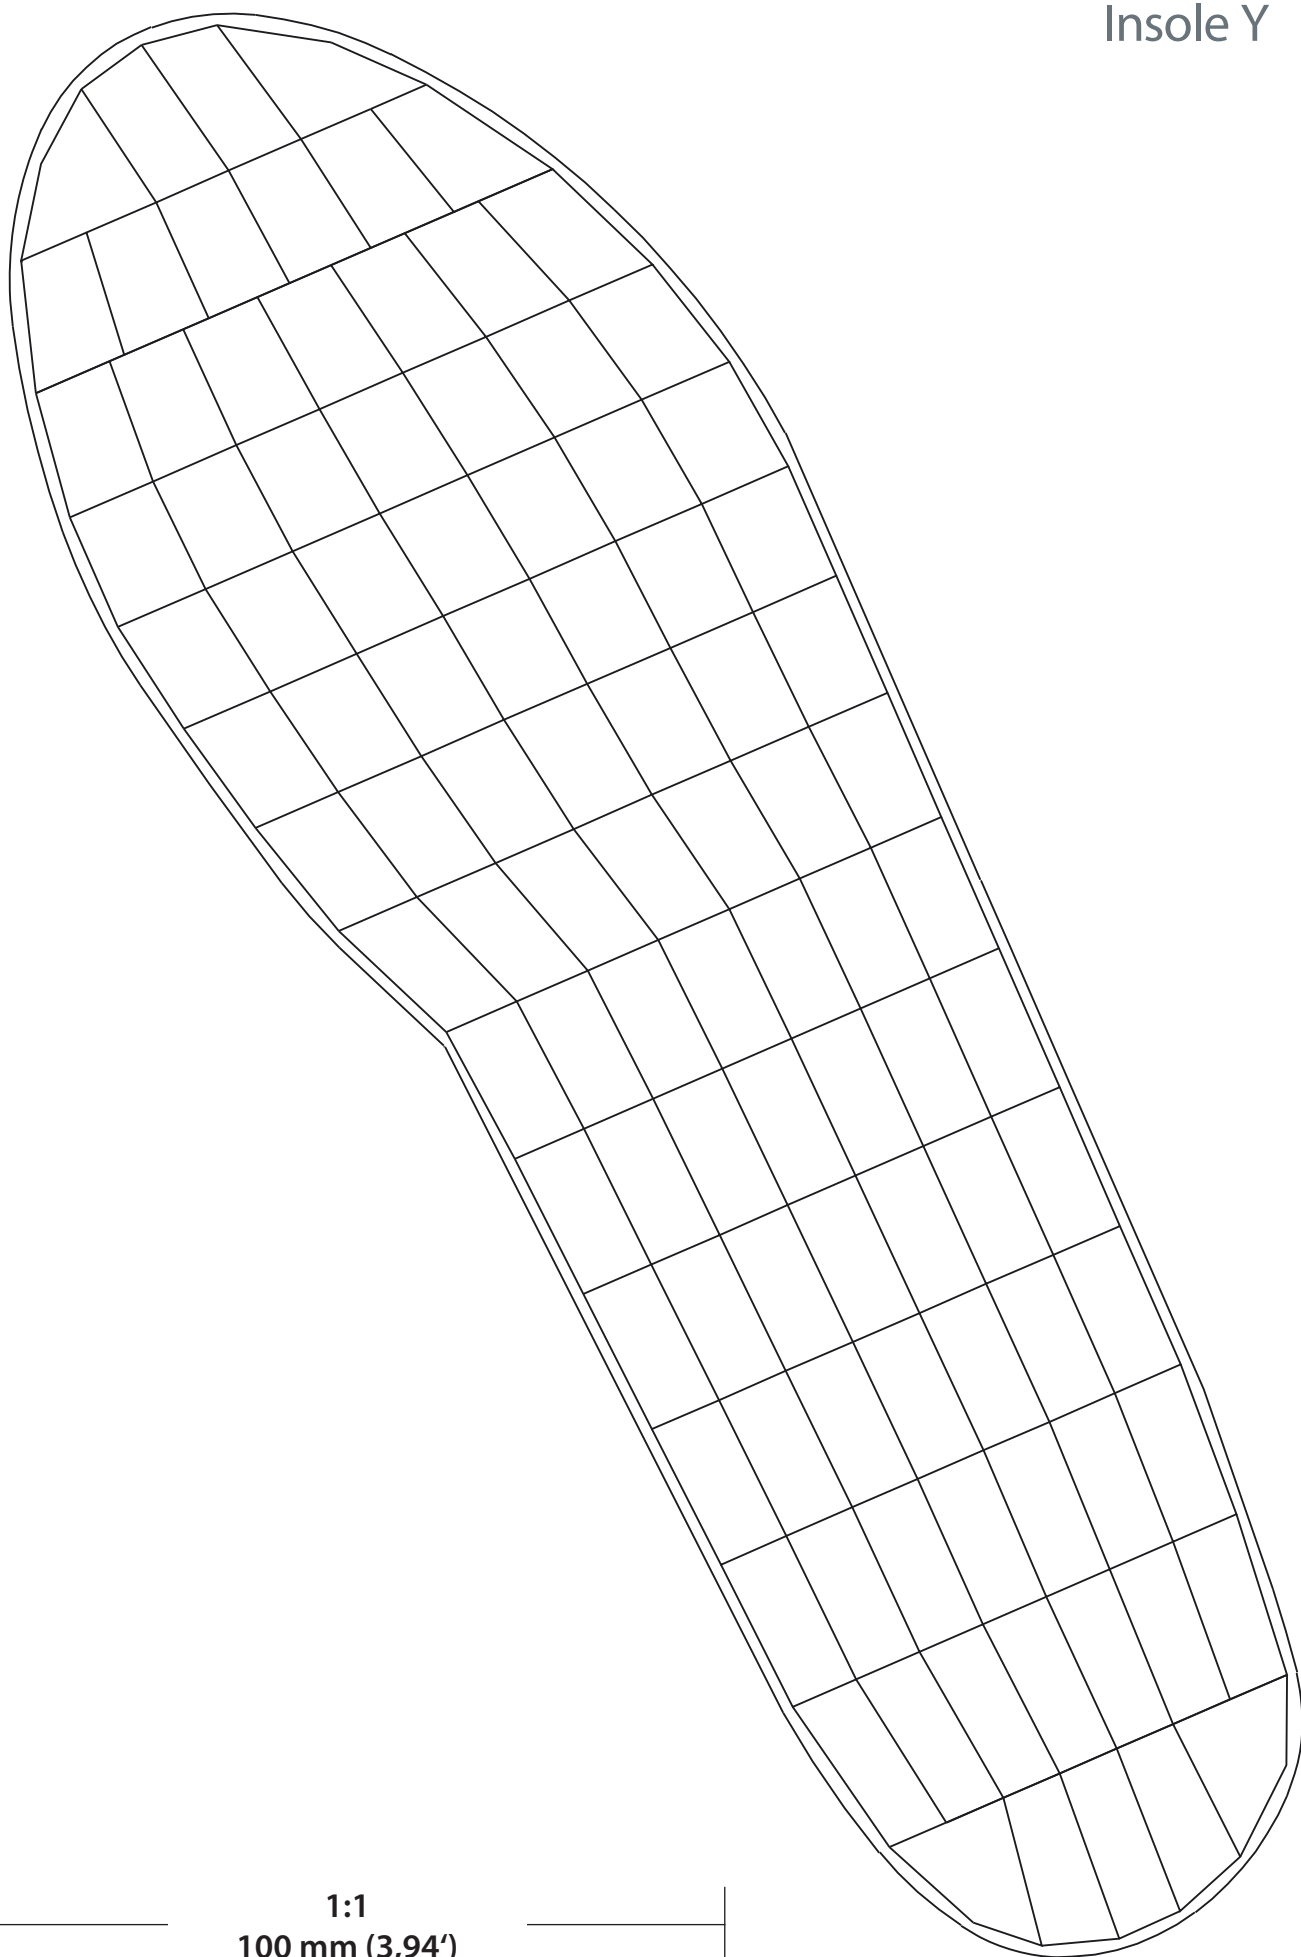

Insole V

—| 1:1 |—
100 mm (3,94')

Insole W

—| 1:1 |—
100 mm (3,94')

Insole X

1:1
100 mm (3,94')

Insole Y

1:1
100 mm (3,94')

Insole Z

1:1
100 mm (3,94')

Insole A

1:1
100 mm (3,94')

Insole B

You need to print out this insole size on Din A3 format if you would like to have it in real size.

Adult Insoles Wide

Insole	European Size
UW	36/37
VW	38/39
WW	40/41
XW	42/43
YW	44/45
ZW	46/47